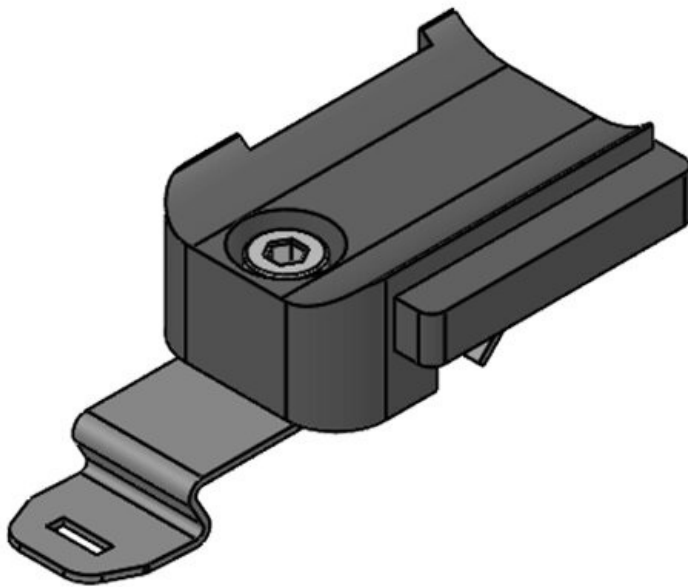

KBH 24 SF M4

Part No.	61069	Mounting	14,8 mm
EAN	4251269333	height	
	644		
Package quantity	10		
Suitable for:	KLKB 200 x 13, KLB 10, KLB 15, KLB 20		
Length	62,3 mm		
Width	27,1 mm		
Height	21,7 mm		

KBH 12 SC M4