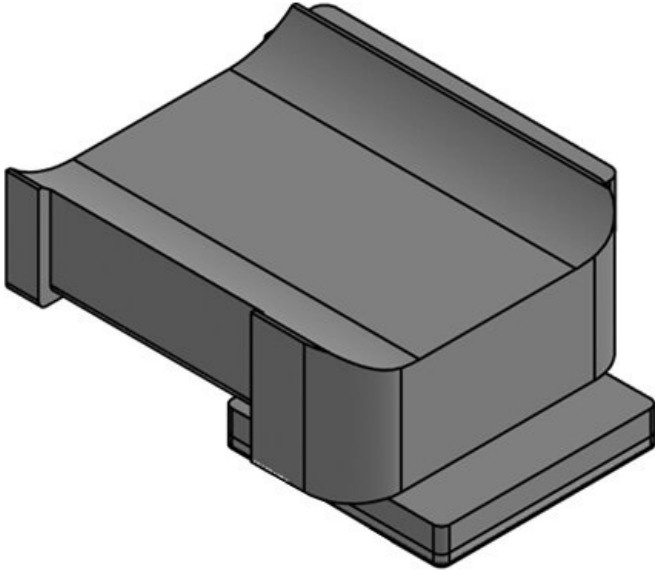

KBH-KS 36

Part No. **61082**
EAN **4251269334**
870
Package quantity **10**
Suitable for: **KLKB 300 x**
17, KLB 15,
KLB 20, KLB
25
Length **50,5 mm**
Width **27 mm**
Height **20 mm**