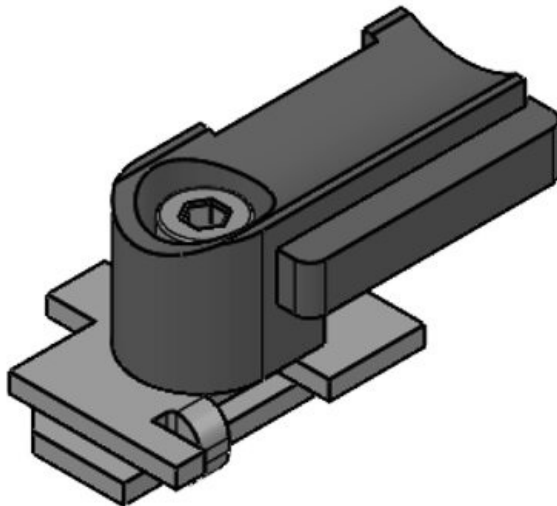

Part No.	61070	Mounting	13,5 mm
EAN	4251269333	height	
	675		
Package quantity	10		
Suitable for:	KLKB 200 x 13, KLB 10, KLB 15		
Length	41 mm		
Width	22,5 mm		
Height	20 mm