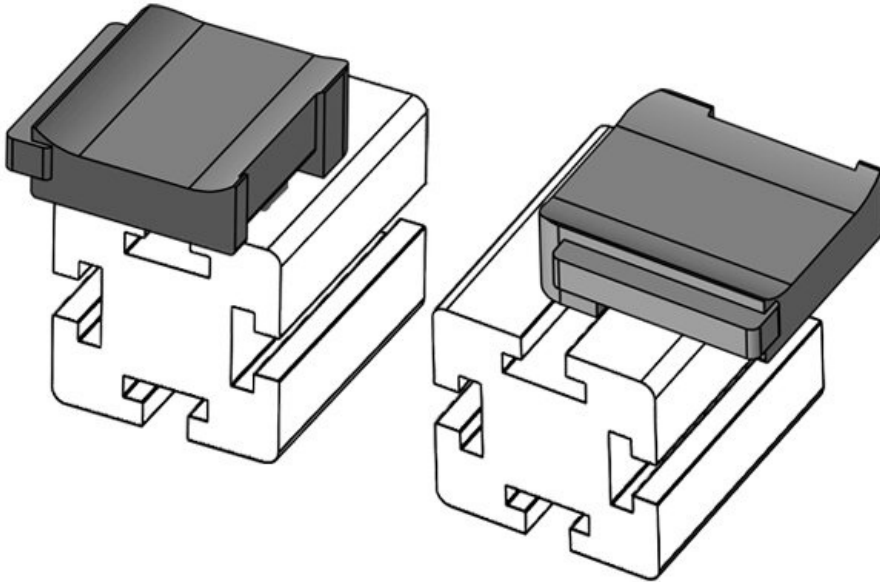

Part No.
EAN
Package quantity
Suitable for:

61049.9005
4251269331671
50
KLKB 200 x 13, KLB 10, KLB 15, KLB 20
38 mm
24,5 mm
24 mm

Mounting height

18 mm

Length
Width
Height

KBH-R 36 MiniTec G8

Part No.
EAN

61050
4251269331497