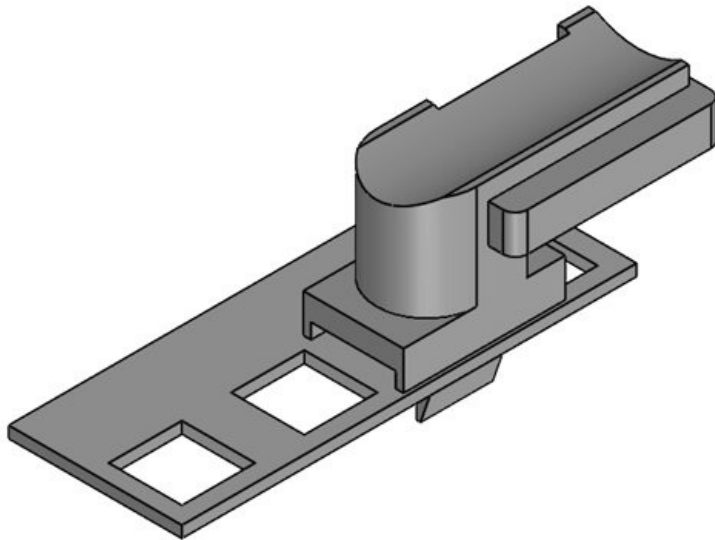

Part No.	61073	Mounting	16,5 mm
EAN	4251269333	height	
Package quantity	750		
Suitable for:	10		
	KLKB 200 x 13, KLB 10, KLB 15		
Length	34 mm		
Width	13,5 mm		
Height	24,5 mm		

KBH-R 12 R G9.5