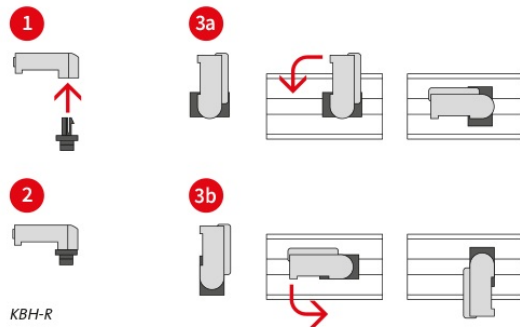

Specifications

Material	Polyamide
Operating temperature	-40 C° to 140 C°
Properties	silicone free, halogen free

Advantages & benefits

- Secure hold
- Versatile utilisation
- Suitable for hook-and-loop tape KLB and hook-and-loop fastener KLKB
- Available in three widths
- Four different guiding directions of the cable plate possible
- Subsequent removal or adding of cables is easily possible
- Very fast assembly
- Available for numerous aluminium profiles, construction profiles and mounting rails
- Can be combined with sliding blocks for strut profiles of numerous manufacturers

Product types & sizes