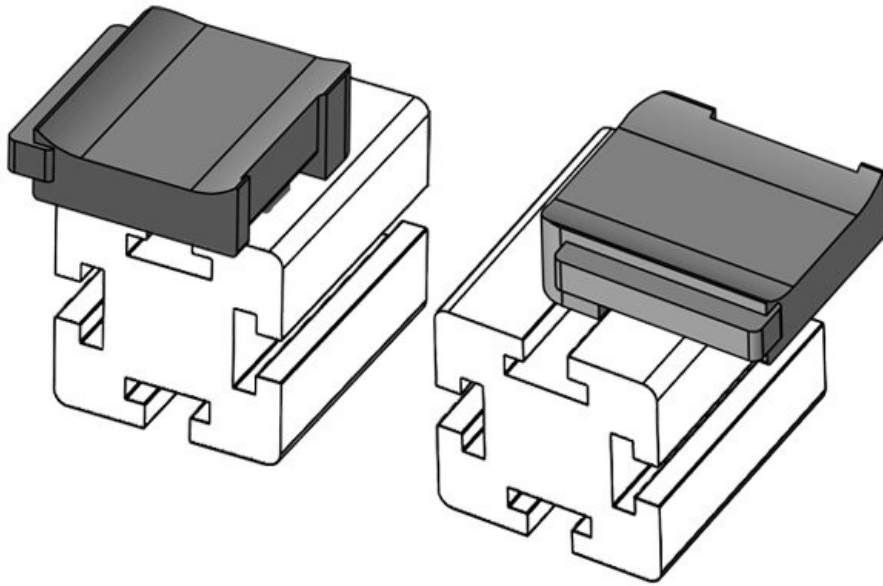

KBH-R 36 Bosch Rexroth G8

Part No.	61056.9005	Mounting	19 mm
EAN	4251269331	height	
	749		
Package quantity	50		
Suitable for:	KLKB 300 x 17, KLB 15, KLB 20, KLB 25		
Length	43 mm		
Width	36,5 mm		
Height	22,5 mm		

KBH-R 12 Bosch Rexroth G10

Part No.	61057	Mounting height	16,5 mm
EAN	4251269331565		
Package quantity	10		
Suitable for:	KLKB 200 x 13, KLB 10, KLB 15		
Length	34 mm		
Width	13,5 mm		
Height	26 mm		

KBH-R 12 Bosch Rexroth G10

Part No.	61057.9005	Mounting height	16,5 mm
EAN	4251269331756		
Package quantity	50		
Suitable for:	KLKB 200 x 13, KLB 10, KLB 15		
Length	34 mm		
Width	13,5 mm		
Height	26 mm		

KBH-R 24 Bosch Rexroth G10

Part No.	61058	Mounting height	18 mm
EAN	4251269331572		
Package quantity	10		
Suitable for:	KLKB 200 x 13, KLB 10, KLB 15, KLB 20		
Length	38 mm		
Width	24,5 mm		
Height	26 mm		

KBH-R 24 Bosch Rexroth G10

Part No.	61058.9005	Mounting height	18 mm
EAN	4251269331763		
Package quantity	50		
Suitable for:	KLKB 200 x 13, KLB 10, KLB 15, KLB 20		
Length	38 mm		
Width	24,5 mm		
Height	26 mm