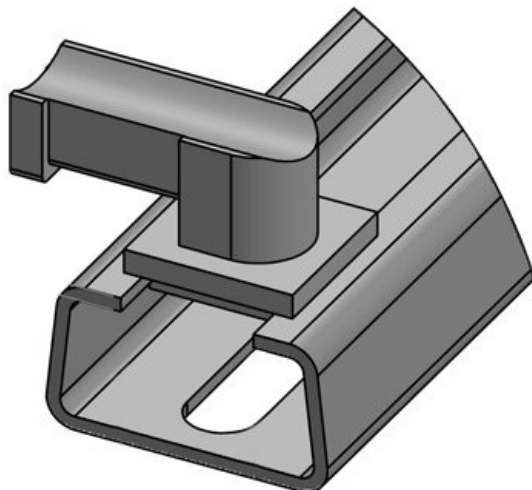

KBH-R 12 C

Part No.	61076	Mounting	16,5 mm
EAN	4251269334	height	
	771		
Package quantity	10		
Suitable for:	KLKB 200 x 13, KLB 10, KLB 15		
Length	38 mm		
Width	20 mm		
Height	21 mm