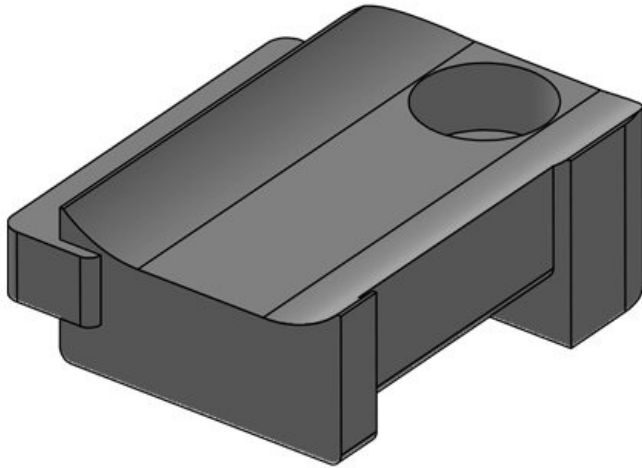

KBH-S 24 M5

Part No.	61031	No. of screw	1
EAN	4251269331	holes	
	367	Diam. of screw	5,3 mm
Package quantity	10	holes	
Suitable for:	KLKB 200 x 13, KLB 10, KLB 15, KLB 20		
Length	38 mm		
Width	24,5 mm		
Height	14,8 mm