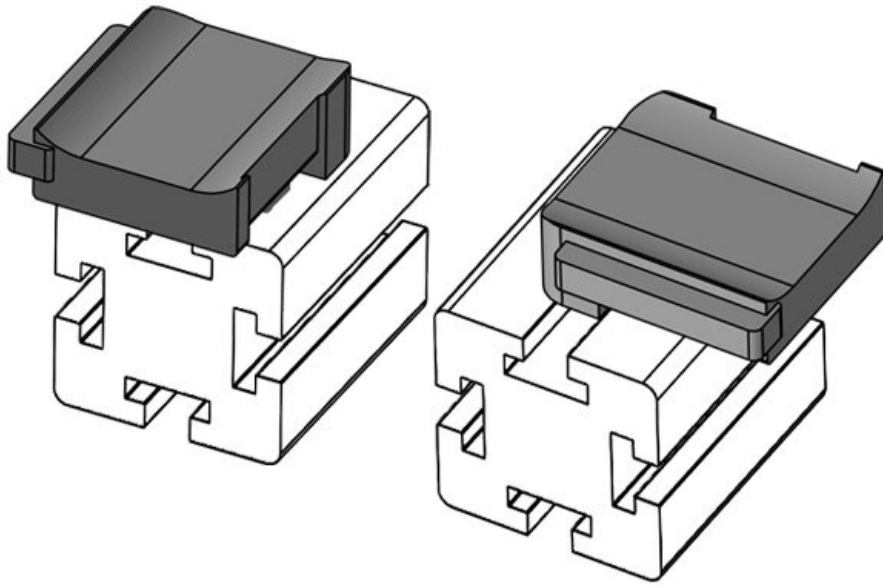

KBH-R 36 Bosch Rexroth G10

Part No.	61059	Mounting	19 mm
EAN	4251269331	height	
	589		
Package quantity	10		
Suitable for:	KLKB 300 x 17, KLB 15, KLB 20, KLB 25		
Length	43 mm		
Width	36,5 mm		
Height	26 mm