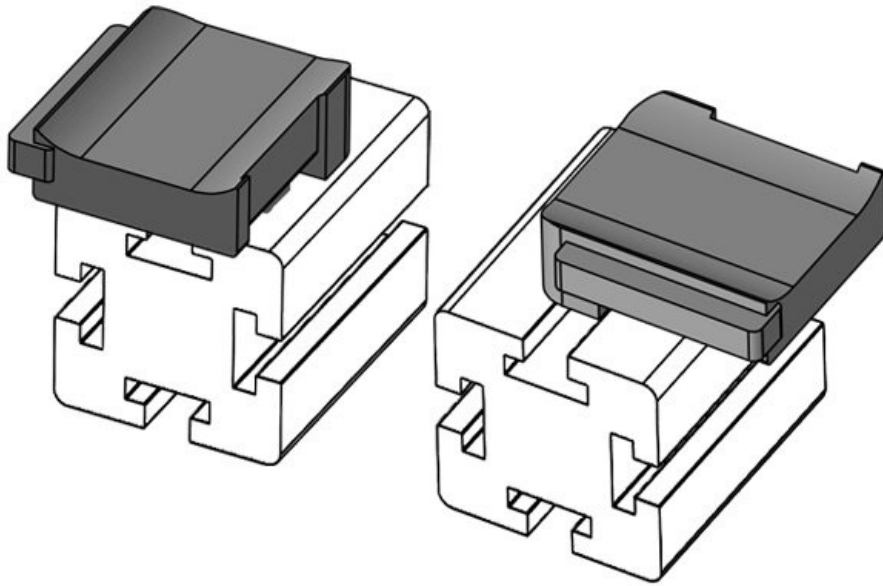

Part No.	61053.9005	Mounting	19 mm
EAN	4251269331	height	
	718		
Package quantity	50		
Suitable for:	KLKB 300 x 17, KLB 15, KLB 20, KLB 25		
Length	43 mm		
Width	36,5 mm		
Height	24,5 mm		

KBH-R 12 item G6

Part No.	61061	Mounting height	16,5 mm
EAN	4251269333484		
Package quantity	10		
Suitable for:	KLKB 200 x 13, KLB 10, KLB 15		
Length	34 mm		
Width	13,5 mm		
Height	24,5 mm		

KBH-R 12 item G6

Part No.	61061.9005	Mounting height	16,5 mm
EAN	4251269333521		
Package quantity	50		
Suitable for:	KLKB 200 x 13, KLB 10, KLB 15		
Length	34 mm		
Width	13,5 mm		
Height	24,5 mm		

KBH-R 24 item G6

Part No.	61062	Mounting height	18 mm
EAN	4251269333491		
Package quantity	10		
Suitable for:	KLKB 200 x 13, KLB 10, KLB 15, KLB 20		
Length	38 mm		
Width	24,5 mm		
Height	26 mm		

KBH-R 24 item G6

Part No.	61062.9005	Mounting height	18 mm
EAN	4251269333538		
Package quantity	50		
Suitable for:	KLKB 200 x 13, KLB 10, KLB 15, KLB 20		
Length	38 mm		
Width	24,5 mm		
Height	26 mm