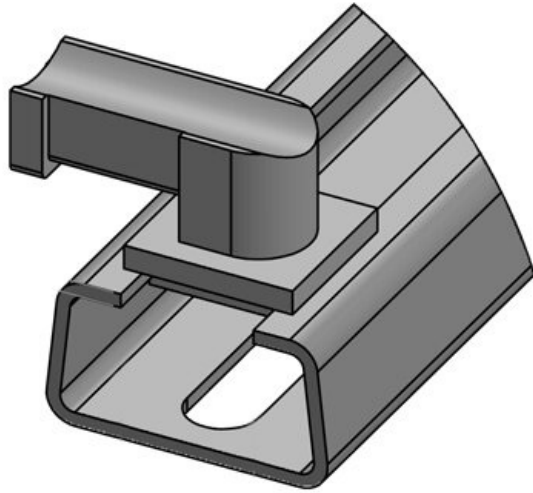

KBH-R 12 C

Part No.	61076.9005	Mounting height	16,5 mm
EAN	4251269334		
Package quantity	818		
Suitable for:	50		
	KLKB 200 x 13, KLB 10, KLB 15		
Length	38 mm		
Width	20 mm		
Height	21 mm		

KBH 24 SC M4

Part No.	61071	Mounting height	14,8 mm
EAN	4251269333682		
Package quantity	10		
Suitable for:	KLKB 200 x 13, KLB 10, KLB 15, KLB 20		
Length	46 mm		
Width	22,5 mm		
Height	21,3 mm		

KBH-R 24 C

Part No.	61077	Mounting height	17,8 mm
EAN	4251269334788		
Package quantity	10		
Suitable for:	KLKB 200 x 13, KLB 10, KLB 15, KLB 20		
Length	42,5 mm		
Width	20 mm		
Height	22,3 mm		

KBH-R 24 C

Part No.	61077.9005	Mounting height	17,8 mm
EAN	4251269334825		
Package quantity	50		
Suitable for:	KLKB 200 x 13, KLB 10, KLB 15, KLB 20		
Length	42,5 mm		
Width	20 mm		
Height	22,3 mm		

KBH-R 36 C

Part No.	61078	Mounting height	19 mm
EAN	4251269334795		
Package quantity	10		
Suitable for:	KLKB 200 x 13, KLB 10, KLB 15, KLB 20		
Length	47,5 mm		
Width	20 mm		
Height	23,5 mm