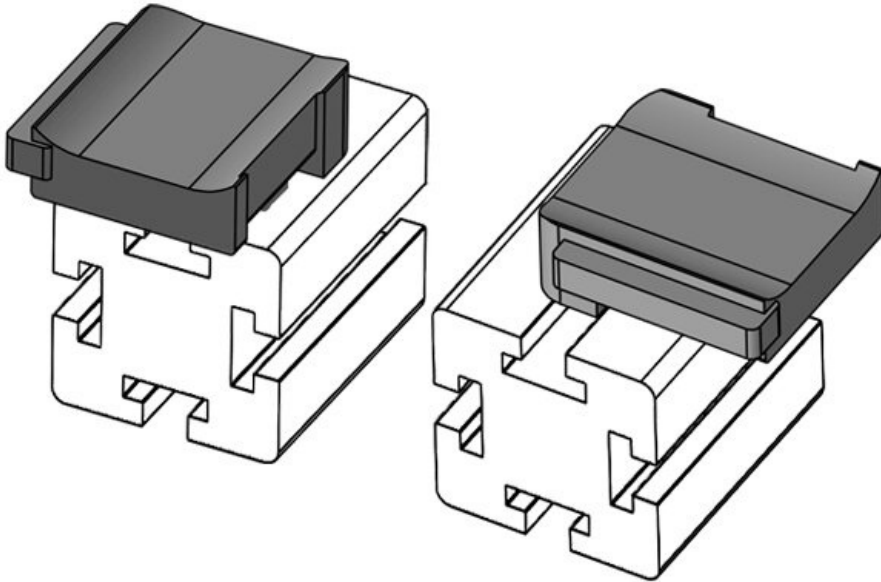

61066.9005
4251269333613
50
KLKB 200 x 13, KLB 10, KLB
15, KLB 20
38 mm
24,5 mm
26 mm

Mounting height

18 mm

Length
Width
Height

KBH-R 36 MayTec PG40 G8.3

Part No.
EAN

61067
4251269333
583

Mounting
height