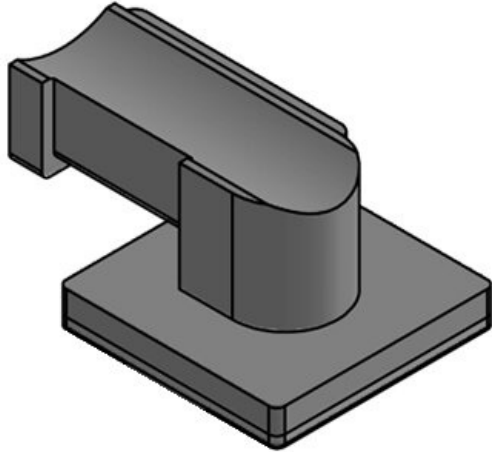

KBH-KS 12

Part No. **61080**
EAN **4251269334**
856
Package quantity **10**
Suitable for: **KLKB 200 x**
13, KLB 10,
KLB 15
Length **41 mm**
Width **27 mm**
Height **18 mm**