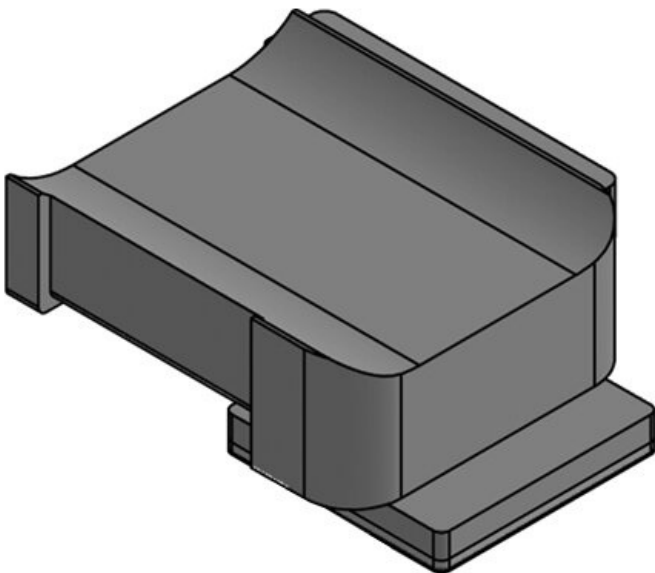

Part No. **61081.9005**
EAN **4251269334**
900
Package quantity **50**
Suitable for: **KLKB 200 x 13, KLB 10, KLB 15, KLB 20**
Length **45,5 mm**
Width **27 mm**
Height **19 mm**

KBH-KS 36

Part No. **61082**
EAN **4251269334**
870
Package quantity **10**
Suitable for: **KLKB 300 x**
17, KLB 15,
KLB 20, KLB
25
Length **50,5 mm**
Width **27 mm**
Height **20 mm**

KBH-KS 36

Part No. **61082.9005**
EAN **4251269334**
917
Package quantity **50**
Suitable for: **KLKB 300 x**
17, KLB 15,
KLB 20, KLB
25
Length **50,5 mm**
Width **27 mm**
Height **20 mm**

Part No. **61030** No. of screw **1**
EAN **4251269331** holes
350 Diam. of screw **5,3 mm**
Package quantity **10** holes
Suitable for: **KLKB 200 x**
13, KLB 10,
KLB 15
Length **34 mm**
Width **13,5 mm**
Height **13,5 mm**