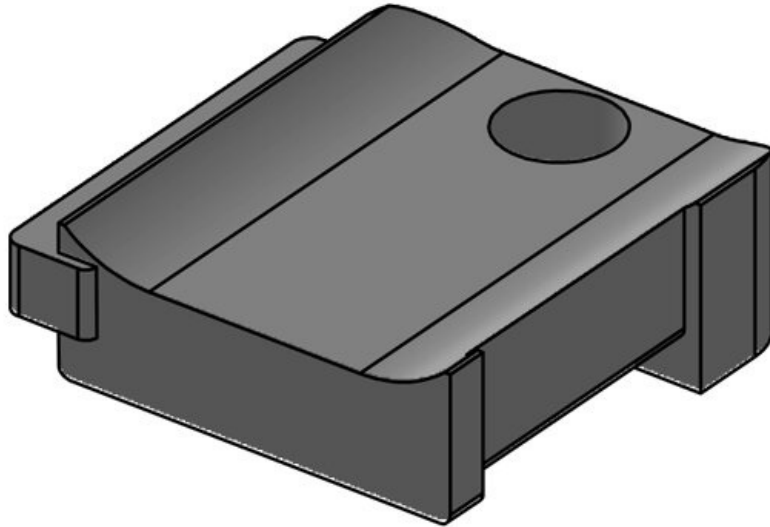

Part No. **61032** No. of screw **1**
EAN **4251269331** holes
374 Diam. of screw **5,3 mm**
Package quantity **10** holes
Suitable for: **KLKB 300 x**
17, KLB 15,
KLB 20, KLB
25
Length **43 mm**
Width **36,5 mm**
Height **16 mm**