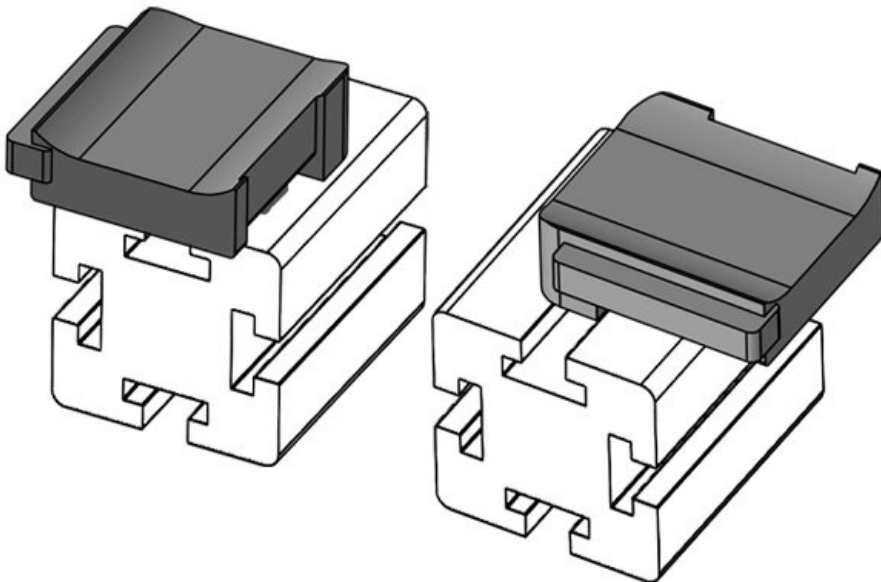

KBH-R 36 MayTec PG40 G8.3

Part No.
EAN

61067.9005
4251269333
620

Mounting
height

19 mm

Package
quantity
Suitable for:

10
KLKB 300 x
17, KLB 15,
KLB 20, KLB
25

Length
Width
Height

43 mm
36,5 mm
24,5 mm