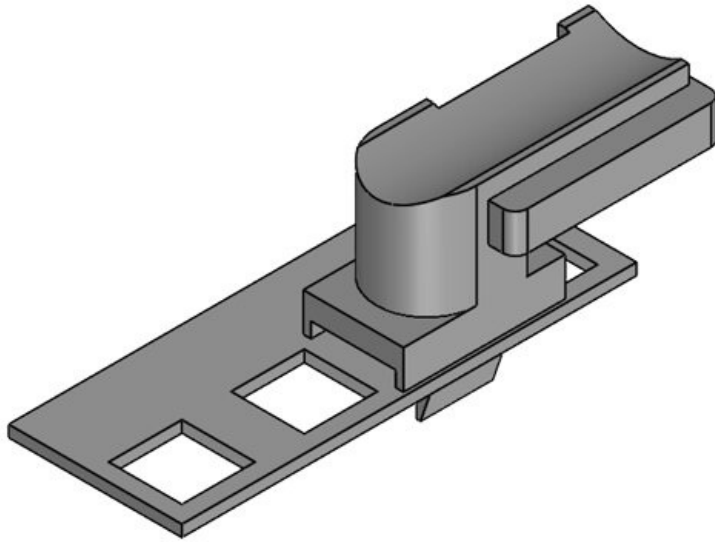

KBH-R 12 R G9.5