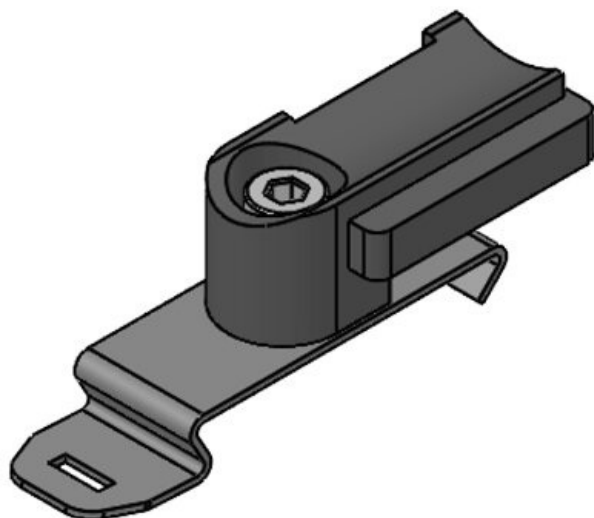

Part No. **61004**
EAN **4251269315**
848
Package quantity **100**
Suitable for: **KLKB 200 x**
7
Diam. of screw **6,5 mm**
holes

KBH 12 SF M4