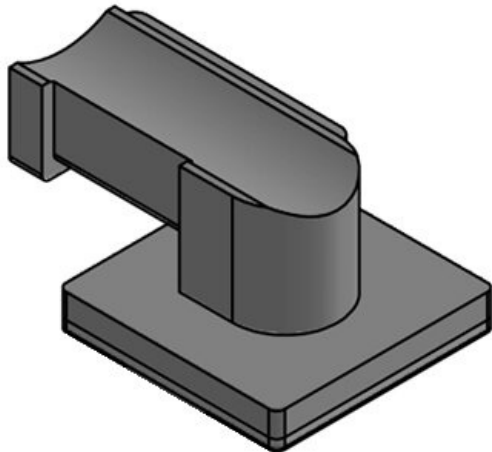

KBH-KS 12

Part No. **61080.9005**
EAN **4251269334**
894
Package quantity **50**
Suitable for: **KLKB 200 x**
13, KLB 10,
KLB 15
Length **41 mm**
Width **27 mm**
Height **18 mm**