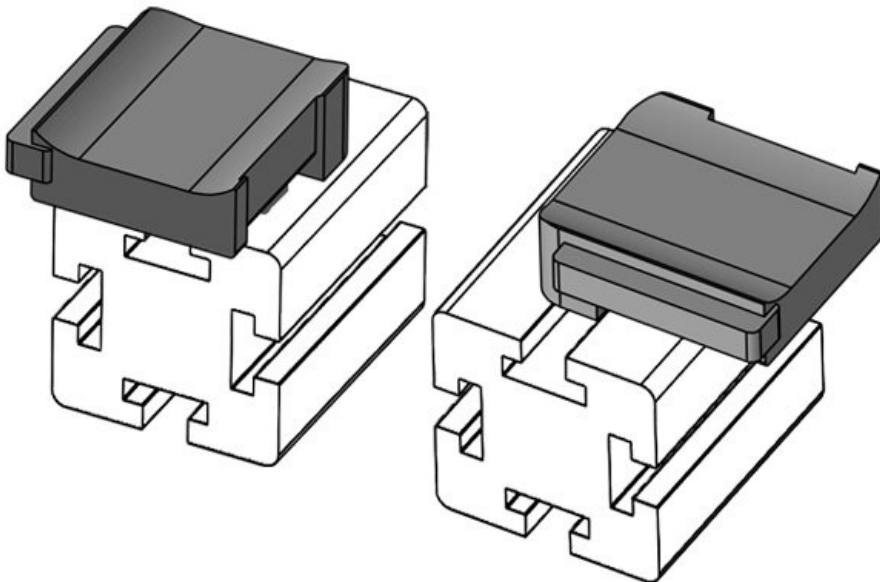

Mounting height

19 mm

Package quantity
Suitable for:

10
KLKB 300 x 17, KLB 15, KLB 20, KLB 25

Length
Width
Height

43 mm
36,5 mm
23 mm

KBH-R 36 MiniTec G8

Part No.
EAN