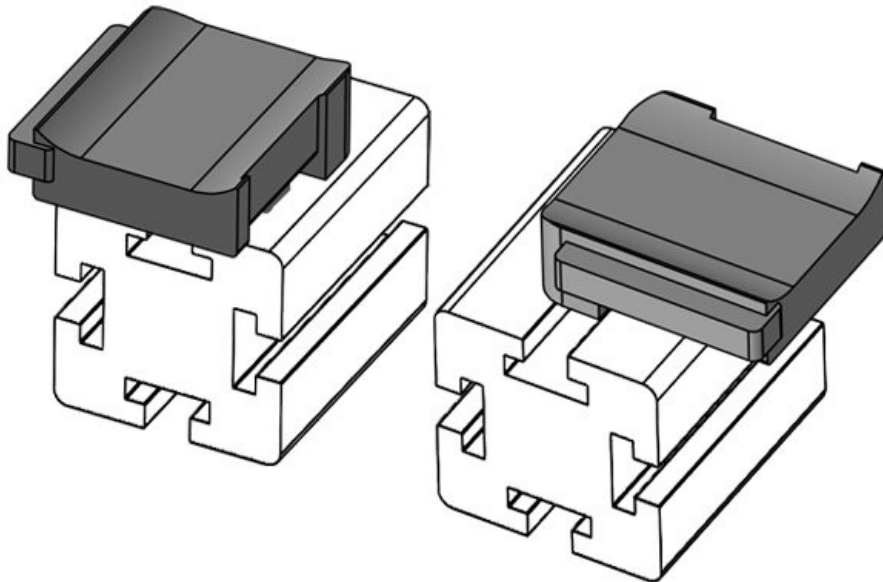

KBH-R 36 Bosch Rexroth G10

Part No.	61059.9005	Mounting	19 mm
EAN	4251269331	height	
	770		
Package quantity	50		
Suitable for:	KLKB 300 x 17, KLB 15, KLB 20, KLB 25		
Length	43 mm		
Width	36,5 mm		
Height	26 mm