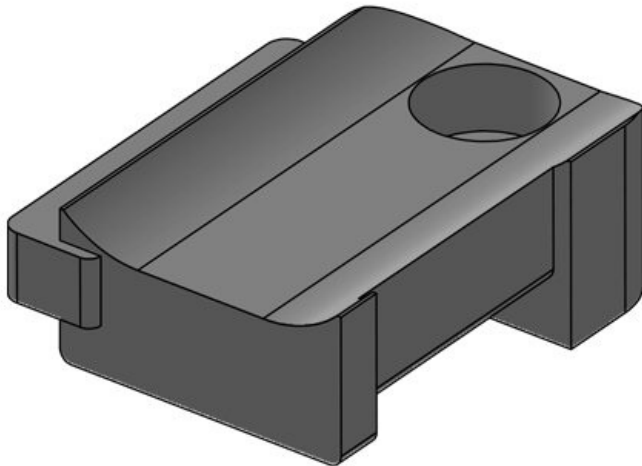

KBH-S 24 M5

Part No.	61031.9005	No. of screw	1
EAN	4251269331	holes	
	602	Diam. of screw	5,3 mm
Package quantity	50	holes	
Suitable for:	KLKB 200 x 13, KLB 10, KLB 15, KLB 20		
Length	38 mm		
Width	24,5 mm		
Height	14,8 mm