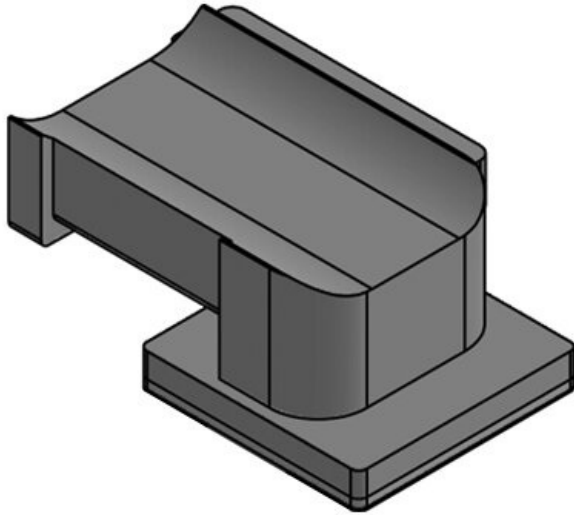

Part No. **61081**
EAN **4251269334**
863
Package quantity **10**
Suitable for: **KLKB 200 x 13, KLB 10, KLB 15, KLB 20**
Length **45,5 mm**
Width **27 mm**
Height **19 mm**