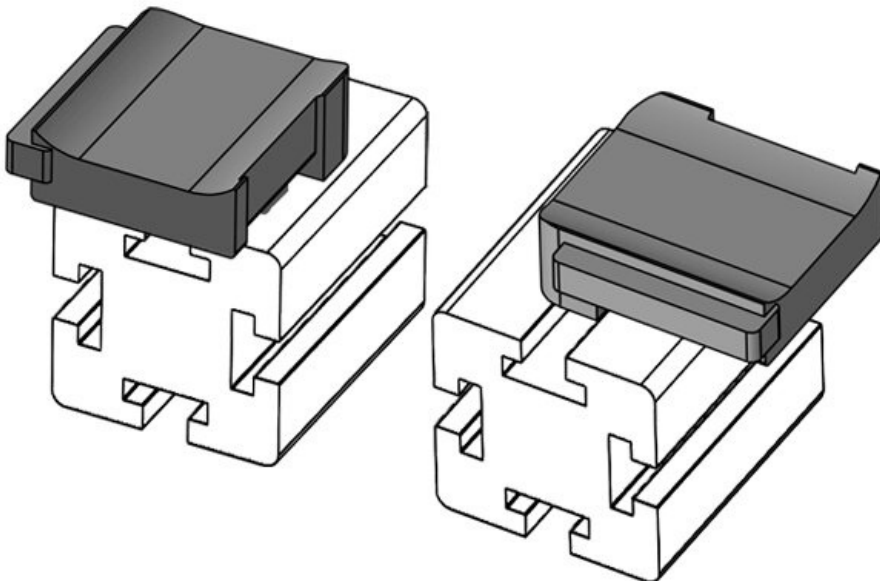

KBH-R 12 Bosch Rexroth G8

Part No. **61054**
EAN **4251269331534**
Package quantity **10**
Suitable for: **KLKB 200 x 13, KLB 10, KLB 15**
Length **34 mm**
Width **13,5 mm**
Height **22,5 mm**

Mounting height **16,5 mm**

KBH-R 12 Bosch Rexroth G8

Part No. **61054.9005**
EAN **4251269331725**
Package quantity **50**
Suitable for: **KLKB 200 x 13, KLB 10, KLB 15**
Length **34 mm**
Width **13,5 mm**
Height **22,5 mm**

Mounting height **16,5 mm**

KBH-R 24 Bosch Rexroth G8

Part No. **61055**
EAN **4251269331541**
Package quantity **10**
Suitable for: **KLKB 200 x 13, KLB 10, KLB 15, KLB 20**
Length **38 mm**
Width **24,5 mm**
Height **22,5 mm**

Mounting height **18 mm**

KBH-R 24 Bosch Rexroth G8

Part No. **61055.9005**
EAN **4251269331732**
Package quantity **50**
Suitable for: **KLKB 200 x 13, KLB 10, KLB 15, KLB 20**
Length **38 mm**
Width **24,5 mm**
Height **22,5 mm**

Mounting height **18 mm**

KBH-R 36-1 Bosch Rexroth G8

Part No. **61056** Mounting height **19 mm**
EAN **4251269331558** height
Package quantity **10**
Suitable for: **KLKB 300 x 17, KLB 15, KLB 20, KLB 25**
Length **43 mm**
Width **36,5 mm**
Height **22,5 mm**