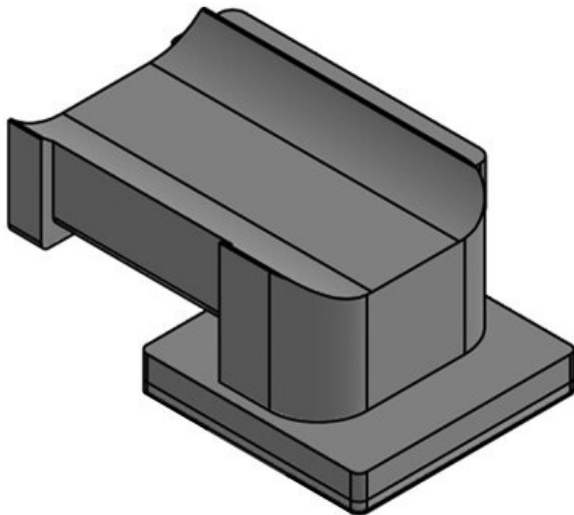

Part No. **61081.9005**
EAN **4251269334**
900
Package quantity **50**
Suitable for: **KLKB 200 x 13, KLB 10, KLB 15, KLB 20**
Length **45,5 mm**
Width **27 mm**
Height **19 mm**