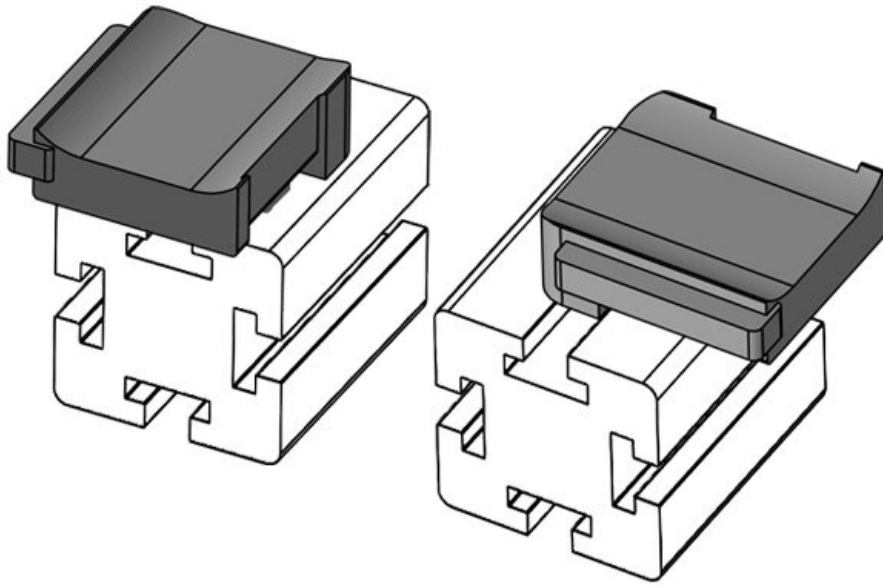

KBH-R 36 80/20 (40 x 40 mm)

Part No.	61090	Mounting	19 mm
EAN	4251269335	height	
	037		
Package quantity	10		
Suitable for:	KLKB 300 x 17, KLB 15, KLB 20, KLB 25		
Length	43 mm		
Width	36,5 mm		
Height	26 mm