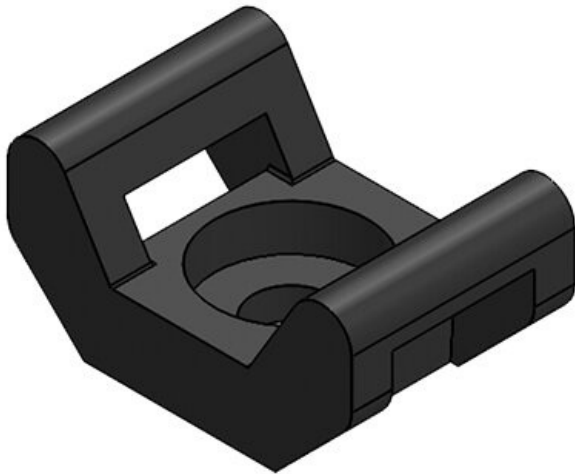

KBH-S 36-2 M5

Part No. **61033** No. of screw **2**
EAN **4251269331** holes
381 Diam. of screw **5,3 mm**
Package quantity **10** holes
Suitable for: **KLKB 300 x 17, KLB 15, KLB 20, KLB 25**
Length **43 mm**
Width **36,5 mm**
Height **16 mm**

KBH-S 36-2 M5

Part No. **61033.9005** No. of screw **2**
EAN **4251269331** holes
626 Diam. of screw **5,3 mm**
Package quantity **50** holes
Suitable for: **KLKB 300 x 17, KLB 15, KLB 20, KLB 25**
Length **43 mm**
Width **36,5 mm**
Height **16 mm**

KBH-S

Part No. **61019**
EAN **4251269315**
909
Package **100**
quantity
Suitable for: **KLKB 200 ×**
7, KLKB 200
× 13, KLB 10
No. of screw **1**
holes
Diam. of screw **5,3 mm**
holes

KBH-SB

Part No. **61002**
EAN **4251269315**
824
Package **100**
quantity
Suitable for: **KLKB 200 ×**
7
No. of screw **1**
holes
Diam. of screw **5,3 mm**
holes