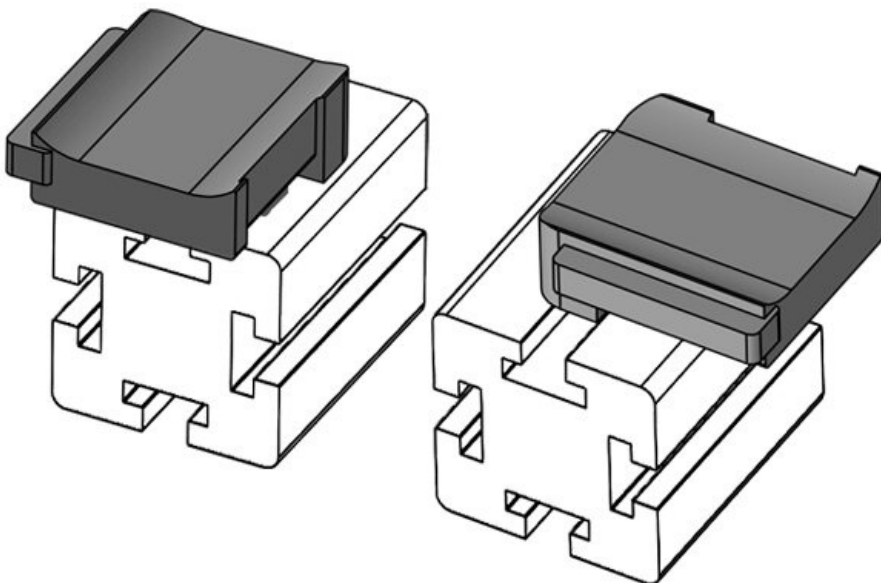

KBH-R 12 MiniTec / item G8

Part No. **61051**
EAN **4251269331503**
Package quantity **10**
Suitable for: **KLKB 200 x 13, KLB 10, KLB 15**
Length **34 mm**
Width **13,5 mm**
Height **24,5 mm**

Mounting height **16,5 mm**

KBH-R 12 MiniTec / item G8

Part No. **61051.9005**
EAN **4251269331695**
Package quantity **50**
Suitable for: **KLKB 200 x 13, KLB 10, KLB 15**
Length **34 mm**
Width **13,5 mm**
Height **24,5 mm**

Mounting height **16,5 mm**

KBH-R 24 MiniTec / item G8

Part No. **61052**
EAN **4251269331510**
Package quantity **10**
Suitable for: **KLKB 200 x 13, KLB 10, KLB 15, KLB 20**
Length **38 mm**
Width **24,5 mm**
Height **26 mm**

Mounting height **18 mm**

KBH-R 24 MiniTec / item G8

Part No. **61052.9005**
EAN **4251269331701**
Package quantity **50**
Suitable for: **KLKB 200 x 13, KLB 10, KLB 15, KLB 20**
Length **38 mm**
Width **24,5 mm**
Height **26 mm**

Mounting height **18 mm**

KBH-R 36 MiniTec / item G8

Part No. **61053** Mounting height **19 mm**
EAN **4251269331527** height
Package quantity **10**
Suitable for: **KLKB 300 x 17, KLB 15, KLB 20, KLB 25**
Length **43 mm**
Width **36,5 mm**
Height **24,5 mm**