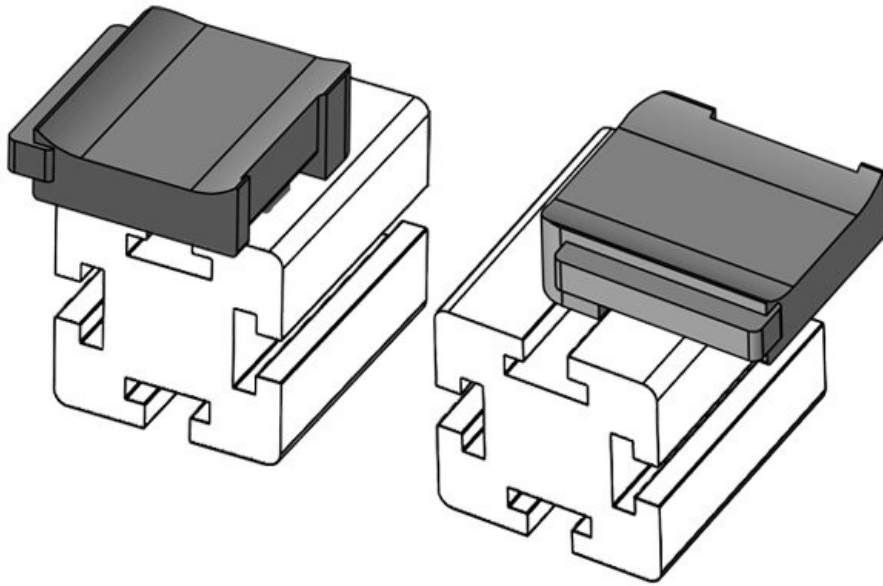

KBH-R 36 80/20 (25 x 25 mm)

Part No.	61086.9005	Mounting	19 mm
EAN	4251269334	height	
	993		
Package quantity	50		
Suitable for:	KLKB 300 x 17, KLB 15, KLB 20, KLB 25		
Length	43 mm		
Width	36,5 mm		
Height	24 mm		

KBH-R 12 80/20 (40 x 40 mm)

Part No.	61088	Mounting height	16,5 mm
EAN	4251269335013		
Package quantity	10		
Suitable for:	KLKB 200 x 13, KLB 10, KLB 15		
Length	34 mm		
Width	13,5 mm		
Height	21 mm		

KBH-R 12 80/20 (40 x 40 mm)

Part No.	61088.9005	Mounting height	16,5 mm
EAN	4251269335051		
Package quantity	50		
Suitable for:	KLKB 200 x 13, KLB 10, KLB 15		
Length	34 mm		
Width	13,5 mm		
Height	21 mm		

KBH-R 24 80/20 (40 x 40 mm)

Part No.	61089	Mounting height	18 mm
EAN	4251269335020		
Package quantity	10		
Suitable for:	KLKB 200 x 13, KLB 10, KLB 15, KLB 20		
Length	38 mm		
Width	24,5 mm		
Height	25 mm		

KBH-R 24 80/20 (40 x 40 mm)

Part No.	61089.9005	Mounting height	18 mm
EAN	4251269335068		
Package quantity	50		
Suitable for:	KLKB 200 x 13, KLB 10, KLB 15, KLB 20		
Length	38 mm		
Width	24,5 mm		
Height	25 mm