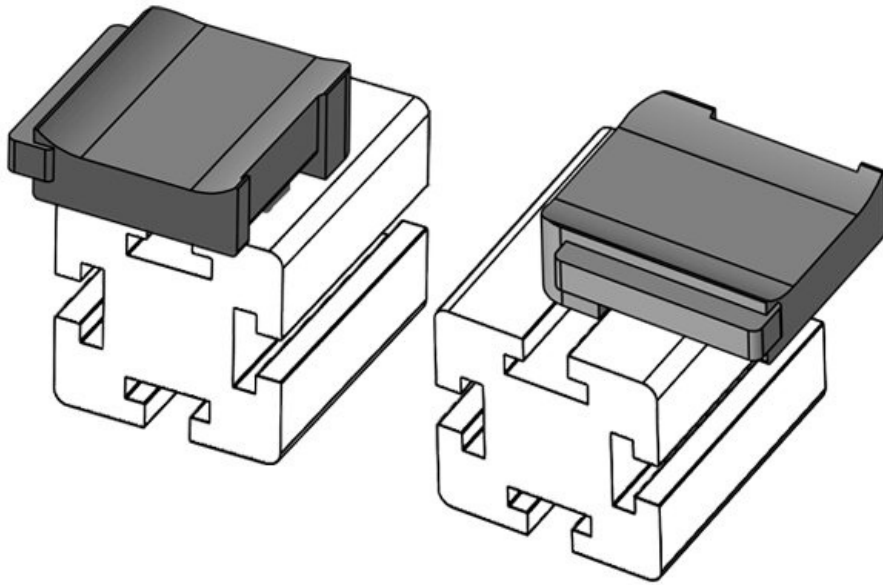

KBH-R 36 item G6

Part No.	61063	Mounting	19 mm
EAN	4251269333	height	
	507		
Package quantity	10		
Suitable for:	KLKB 300 x 17, KLB 15, KLB 20, KLB 25		
Length	43 mm		
Width	36,5 mm		
Height	24,5 mm