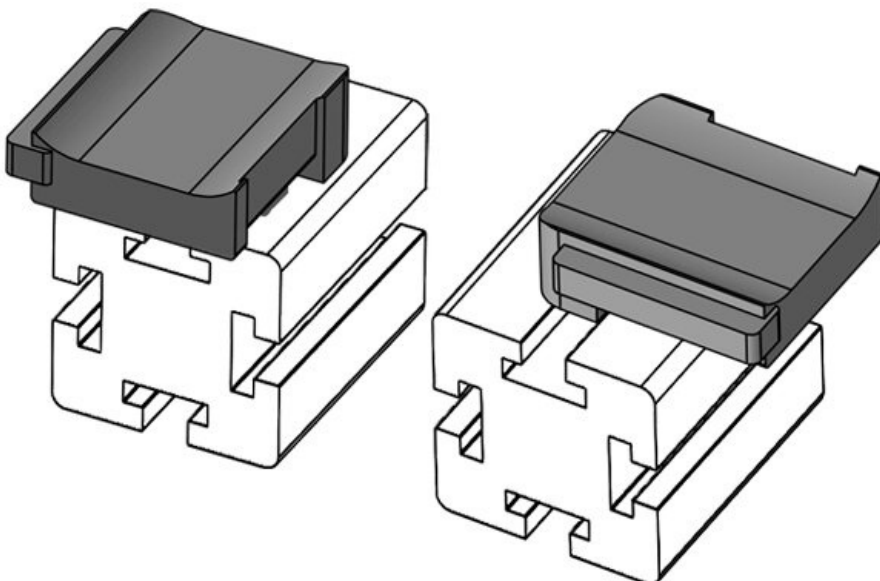

KBH-R 12 80/20 (25 x 25 mm)

Part No. **61084**
EAN **4251269334931**
Package quantity **10**
Suitable for: **KLKB 200 x 13, KLB 10, KLB 15**
Length **34 mm**
Width **13,5 mm**
Height **19 mm**

Mounting height **16,5 mm**

KBH-R 12 80/20 (25 x 25 mm)

Part No. **61084.9005**
EAN **4251269334979**
Package quantity **50**
Suitable for: **KLKB 200 x 13, KLB 10, KLB 15**
Length **34 mm**
Width **13,5 mm**
Height **19 mm**

Mounting height **16,5 mm**

KBH-R 24 80/20 (25 x 25 mm)

Part No. **61085**
EAN **4251269334948**
Package quantity **10**
Suitable for: **KLKB 200 x 13, KLB 10, KLB 15, KLB 20**
Length **38 mm**
Width **24,5 mm**
Height **23 mm**

Mounting height **18 mm**

KBH-R 24 80/20 (25 x 25 mm)

Part No. **61085.9005**
EAN **4251269334986**
Package quantity **50**
Suitable for: **KLKB 200 x 13, KLB 10, KLB 15, KLB 20**
Length **38 mm**
Width **24,5 mm**
Height **23 mm**

Mounting height **18 mm**

KBH-R 36 80/20 (25 x 25 mm)

Part No. **61086** Mounting height **19 mm**
EAN **4251269334955**
Package quantity **10**
Suitable for: **KLKB 300 x 17, KLB 15, KLB 20, KLB 25**
Length **43 mm**
Width **36,5 mm**
Height **24 mm**