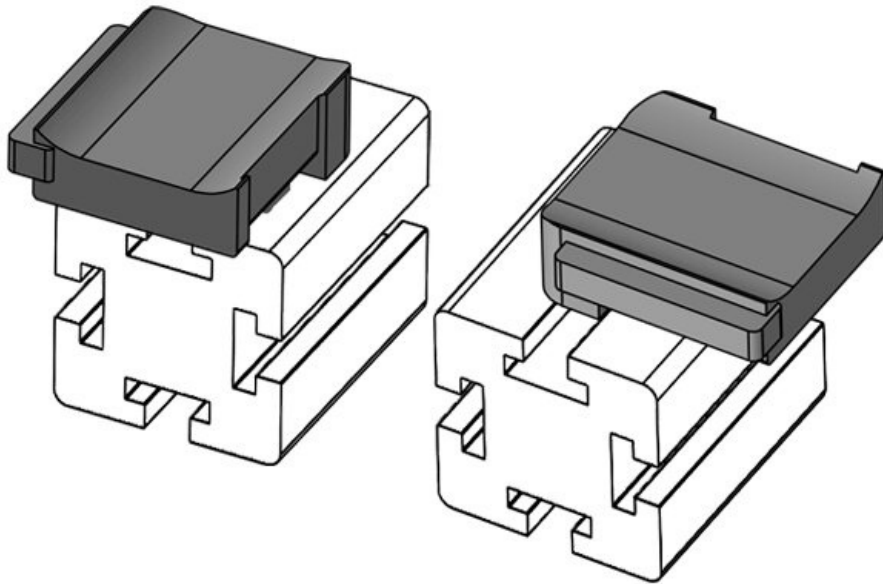

KBH-R 36 item G6

Part No.	61063.9005	Mounting	19 mm
EAN	4251269333	height	
	545		
Package quantity	50		
Suitable for:	KLKB 300 x 17, KLB 15, KLB 20, KLB 25		
Length	43 mm		
Width	36,5 mm		
Height	24,5 mm		

KBH-R 12 MayTec PG40 G8.3

Part No.	61065	Mounting height	16,5 mm
EAN	4251269333569		
Package quantity	10		
Suitable for:	KLKB 200 x 13, KLB 10, KLB 15		
Length	34 mm		
Width	13,5 mm		
Height	24,5 mm		

KBH-R 12 MayTec PG40 G8.3

Part No.	61065.9005	Mounting height	16,5 mm
EAN	4251269333606		
Package quantity	50		
Suitable for:	KLKB 200 x 13, KLB 10, KLB 15		
Length	34 mm		
Width	13,5 mm		
Height	24,5 mm