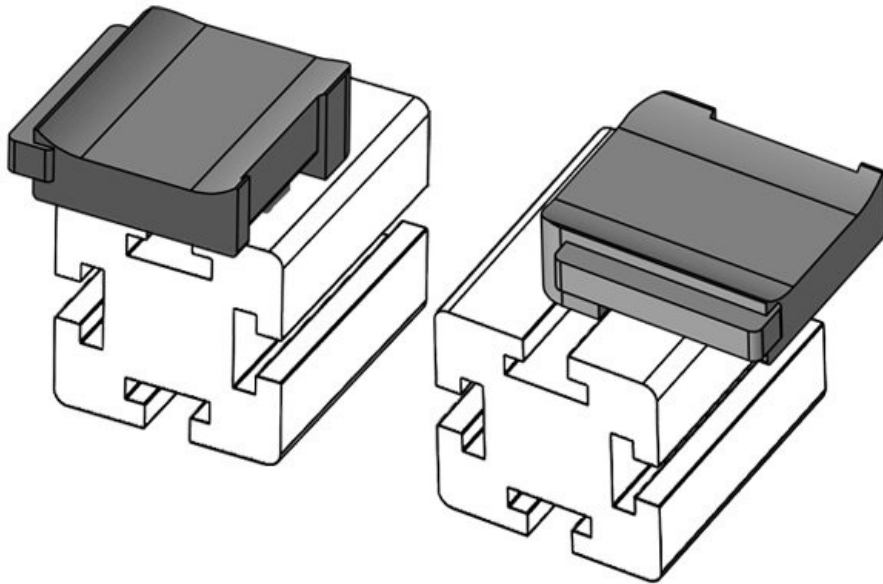

KBH-R 36 80/20 (40 x 40 mm)

Part No.	61090.9005	Mounting	19 mm
EAN	4251269335	height	
	075		
Package quantity	50		
Suitable for:	KLKB 300 x 17, KLB 15, KLB 20, KLB 25		
Length	43 mm		
Width	36,5 mm		
Height	26 mm		

KBH-R 12 MiniTec G8

Part No.	61048	Mounting height	16,5 mm
EAN	4251269331473		
Package quantity	10		
Suitable for:	KLKB 200 x 13, KLB 10, KLB 15		
Length	34 mm		
Width	13,5 mm		
Height	23 mm		

KBH-R 12 MiniTec G8

Part No.	61048.9005	Mounting height	16,5 mm
EAN	4251269331664		
Package quantity	50		
Suitable for:	KLKB 200 x 13, KLB 10, KLB 15		
Length	34 mm		
Width	13,5 mm		
Height	23 mm