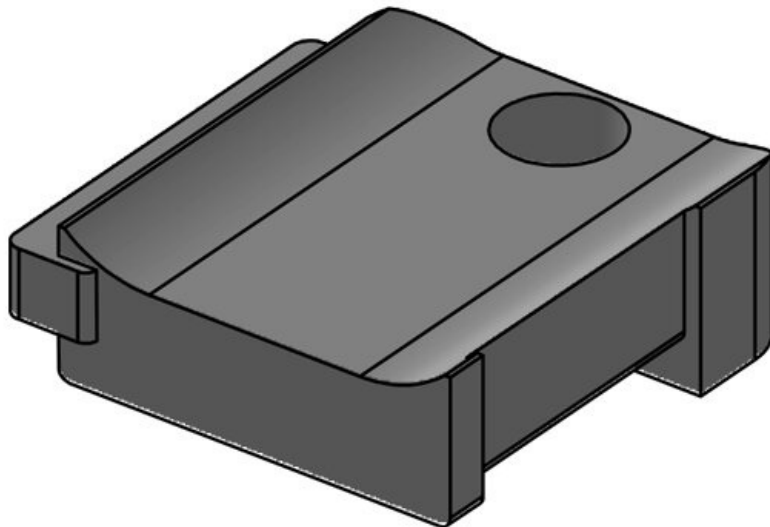

Part No. **61032.9005** No. of screw **1**
EAN **4251269331** holes
619 Diam. of screw **5,3 mm**
Package quantity **50** holes
Suitable for: **KLKB 300 x**
17, KLB 15,
KLB 20, KLB
25
Length **43 mm**
Width **36,5 mm**
Height **16 mm**