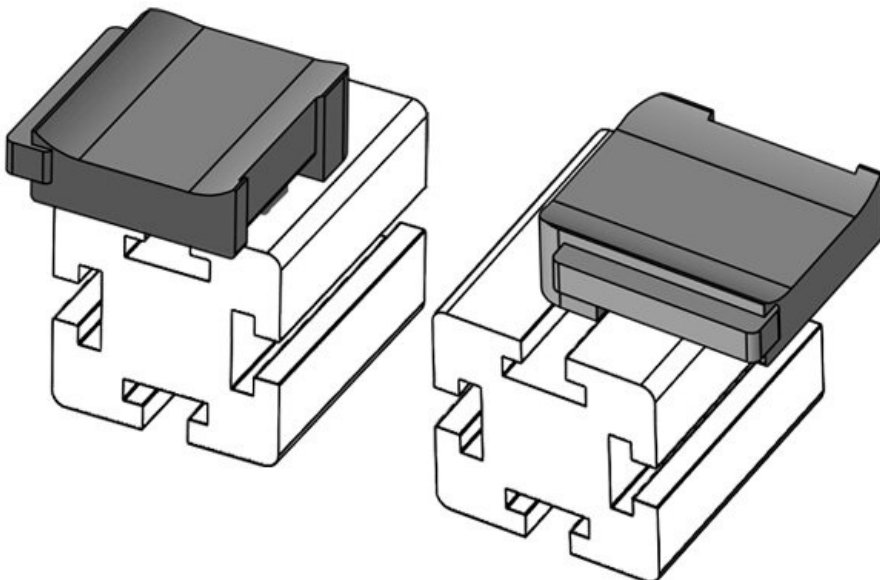

KBH-R 36 80/20 (40 x 40 mm)

Part No.	61090	Mounting	19 mm
EAN	4251269335	height	
	037		
Package quantity	10		
Fits KLKB | KLB:	KLKB 300 x 17, KLB 15, KLB 20, KLB 25		
Length	43 mm		
Width	36,5 mm		
Height	26 mm