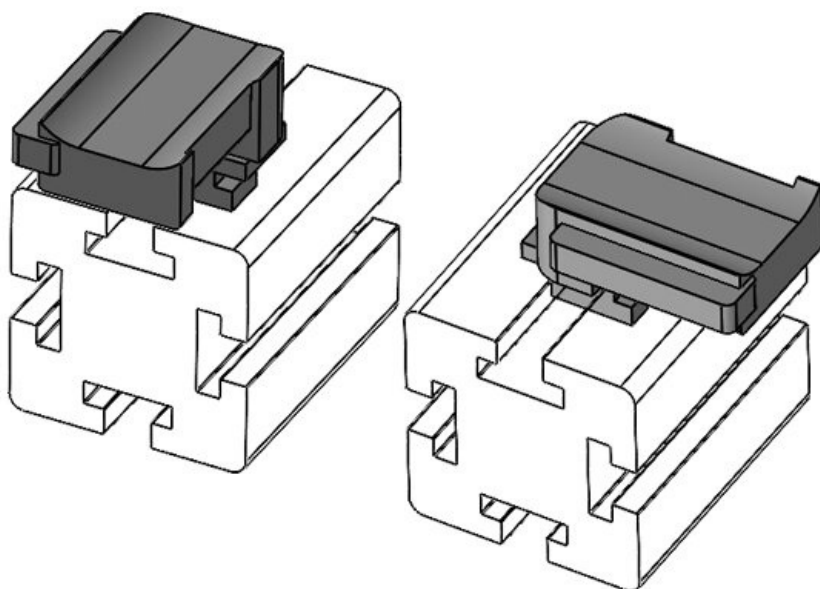

KBH-R 24 Bosch Rexroth G10

Part No.	61058.9005	Mounting	18 mm
EAN	4251269331	height	
	763		
Package quantity	50		
Fits KLKB | KLB:	KLKB 200 x 13, KLB 10, KLB 15, KLB 20		
Length	38 mm		
Width	24,5 mm		
Height	26 mm