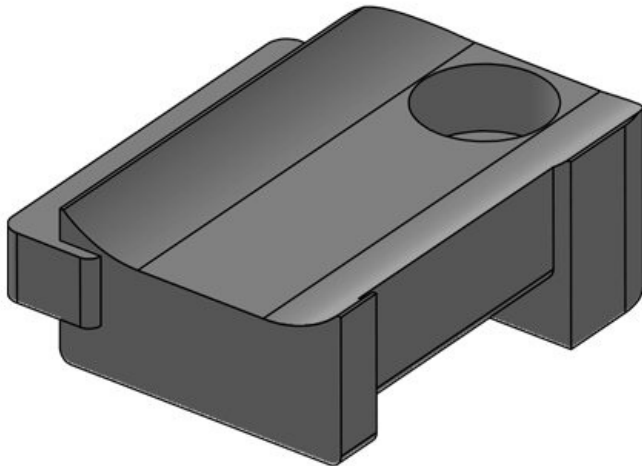

KBH-S 24 M5

Part No.	61031.9005	No. of screw	1
EAN	4251269331	holes	
	602	Diam. of screw	5,3 mm
Package quantity	50	holes	
Fits KLKB |	KLKB 200 x		
KLB:	13, KLB 10,		
	KLB 15, KLB		
	20		
Length	38 mm		
Width	24,5 mm		
Height	14,8 mm