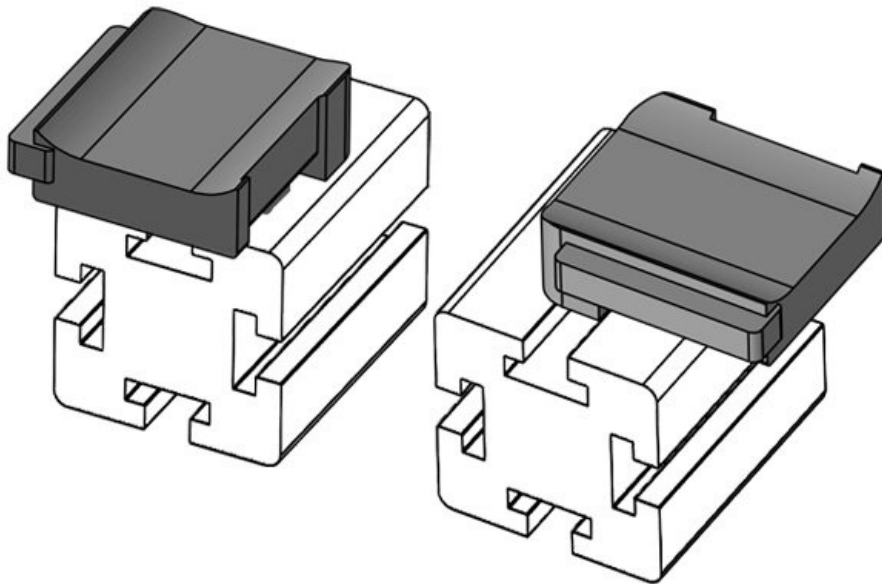

KBH-R 36 80/20 (25 x 25 mm)

Part No.	61086.9005	Mounting	19 mm
EAN	4251269334	height	
Package quantity	50		
Fits KLKB | KLB:	KLKB 300 x 17, KLB 15, KLB 20, KLB 25		
Length	43 mm		
Width	36,5 mm		
Height	24 mm		

KBH-R 12 80/20 (40 x 40 mm)

Part No.	61088	Mounting height	16,5 mm
EAN	4251269335013		
Package quantity	10		
Fits KLKB | KLB:	KLKB 200 x 13, KLB 10, KLB 15		
Length	34 mm		
Width	13,5 mm		
Height	21 mm		

KBH-R 12 80/20 (40 x 40 mm)

Part No.	61088.9005	Mounting height	16,5 mm
EAN	4251269335051		
Package quantity	50		
Fits KLKB | KLB:	KLKB 200 x 13, KLB 10, KLB 15		
Length	34 mm		
Width	13,5 mm		
Height	21 mm