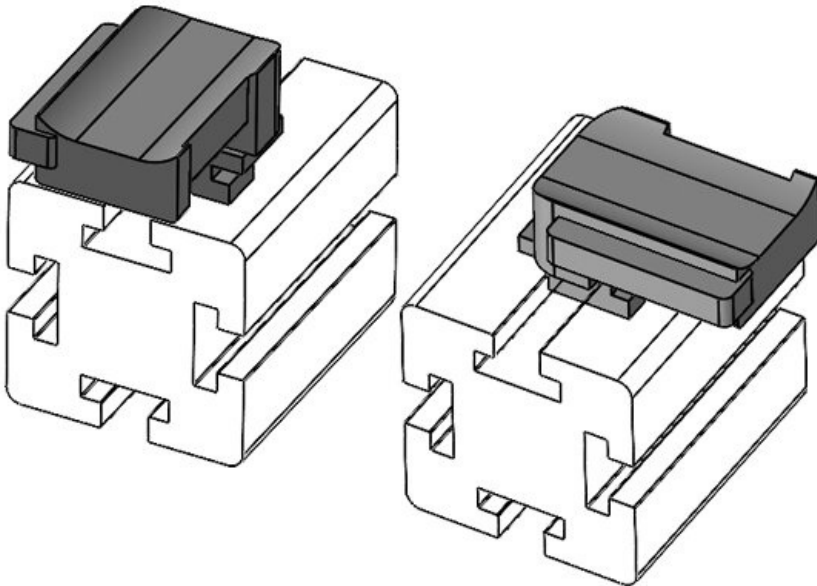

KBH-R 24 80/20 (40 x 40 mm)

Part No.	61089.9005	Mounting	18 mm
EAN	4251269335	height	
	068		
Package quantity	50		
Fits KLKB | KLB:	KLKB 200 x 13, KLB 10, KLB 15, KLB 20		
Length	38 mm		
Width	24,5 mm		
Height	25 mm