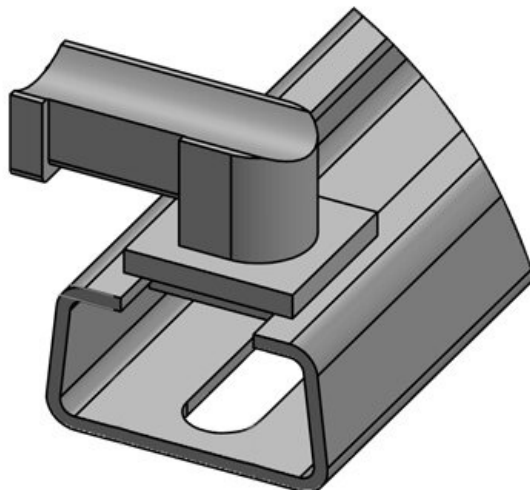

KBH-R 12 C

Part No.	61076	Mounting	16,5 mm
EAN	4251269334	height	
	771		
Package quantity	10		
Fits KLKB | KLB:	KLKB 200 x 13, KLB 10, KLB 15		
Length	38 mm		
Width	20 mm		
Height	21 mm