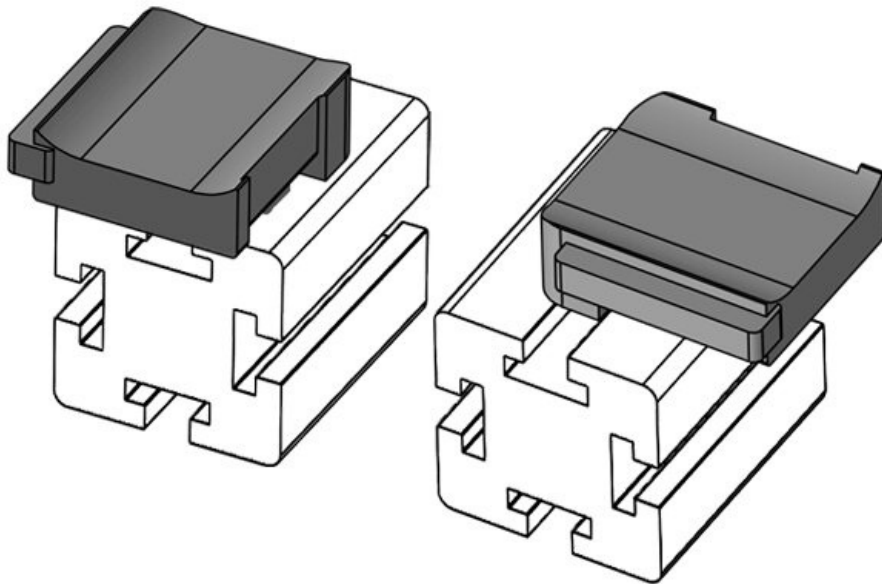

KBH-R 36 Bosch Rexroth G8

Part No.	61056.9005	Mounting	19 mm
EAN	4251269331	height	
Package quantity	50		
Fits KLKB | KLB:	KLKB 300 x 17, KLB 15, KLB 20, KLB 25		
Length	43 mm		
Width	36,5 mm		
Height	22,5 mm		

KBH-R 12 Bosch Rexroth G10

Part No.	61057	Mounting height	16,5 mm
EAN	4251269331565		
Package quantity	10		
Fits KLKB | KLB:	KLKB 200 x 13, KLB 10, KLB 15		
Length	34 mm		
Width	13,5 mm		
Height	26 mm		

KBH-R 12 Bosch Rexroth G10

Part No.	61057.9005	Mounting height	16,5 mm
EAN	4251269331756		
Package quantity	50		
Fits KLKB | KLB:	KLKB 200 x 13, KLB 10, KLB 15		
Length	34 mm		
Width	13,5 mm		
Height	26 mm