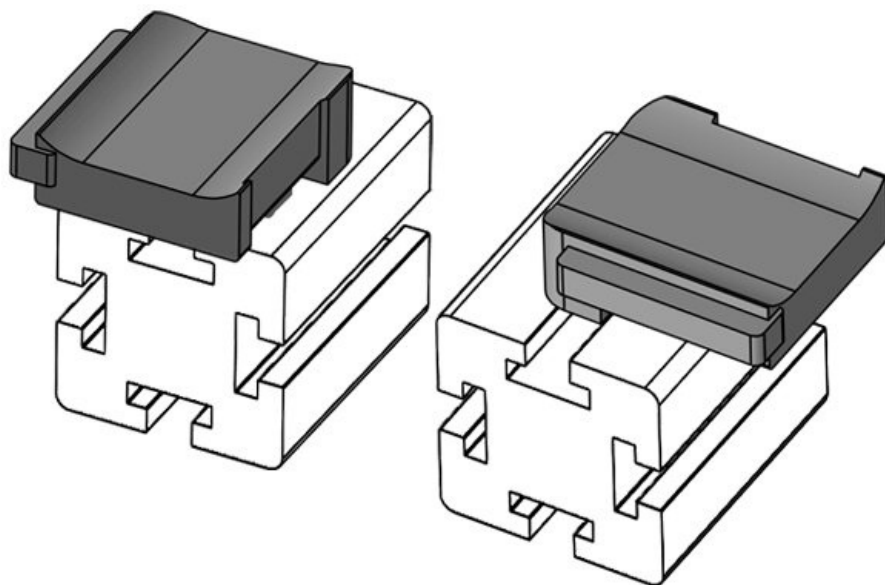

KBH-R 36 MayTec PG40 G8.3

Part No.	61067	Mounting	19 mm
EAN	4251269333	height	
	583		
Package quantity	10		
Fits KLKB | KLB:	KLKB 300 x 17, KLB 15, KLB 20, KLB 25		
Length	43 mm		
Width	36,5 mm		
Height	24,5 mm