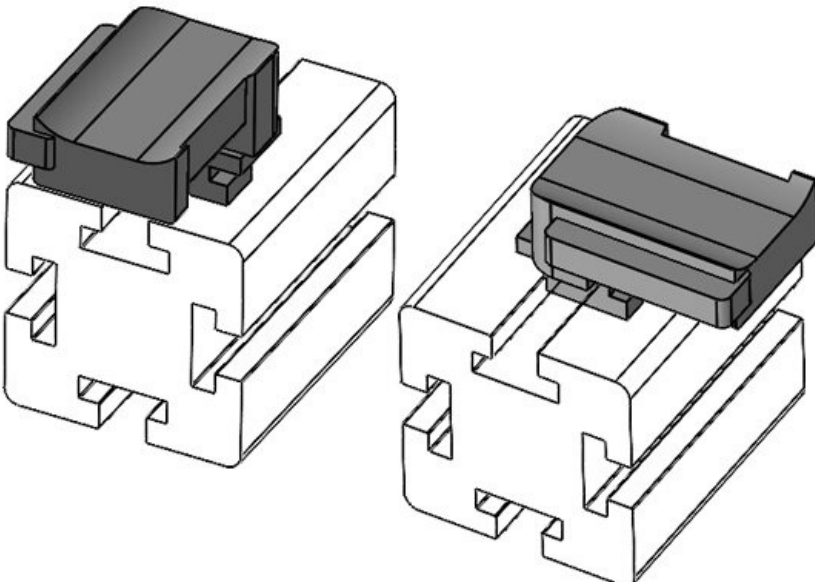

KBH-R 24 MiniTec G8

Part No.	61049	Mounting height	18 mm
EAN	4251269331480		
Package quantity	10		
Fits KLKB | KLB:	KLKB 200 x 13, KLB 10, KLB 15, KLB 20		
Length	38 mm		
Width	24,5 mm		
Height	24 mm