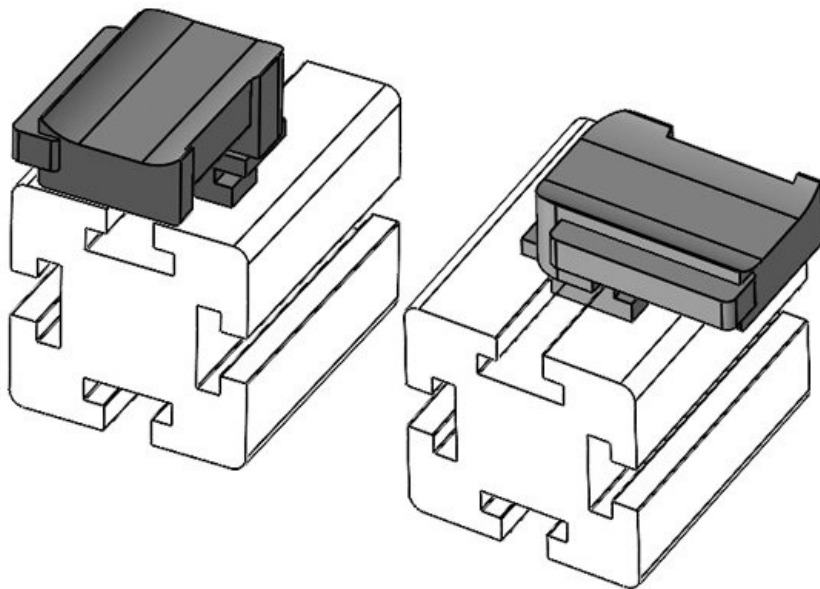

KBH-R 24 Bosch Rexroth G10

Part No.	61058	Mounting	18 mm
EAN	4251269331	height	
	572		
Package quantity	10		
Fits KLKB | KLB:	KLKB 200 x 13, KLB 10, KLB 15, KLB 20		
Length	38 mm		
Width	24,5 mm		
Height	26 mm