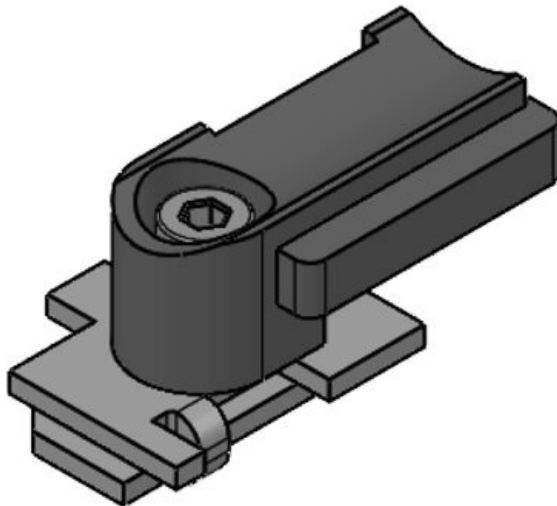

Part No.	61070	Mounting	13,5 mm
EAN	4251269333	height	
	675		
Package quantity	10		
Fits KLKB | KLB:	KLKB 200 x 13, KLB 10, KLB 15		
Length	41 mm		
Width	22,5 mm		
Height	20 mm