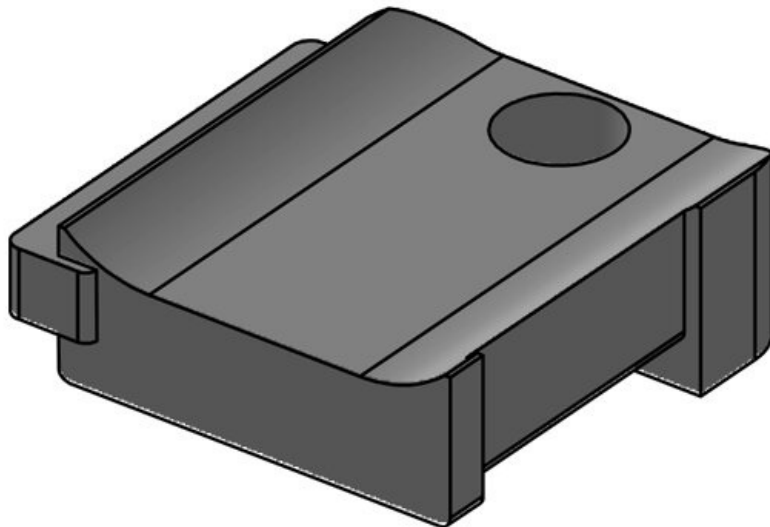

Part No. **61032.9005** No. of screw **1**
EAN **4251269331** holes
619 Diam. of screw **5,3 mm**
Package quantity **50** holes
Fits KLKB | **KLKB 300 x**
KLB: **17, KLB 15,**
KLB 20, KLB
25
Length **43 mm**
Width **36,5 mm**
Height **16 mm**