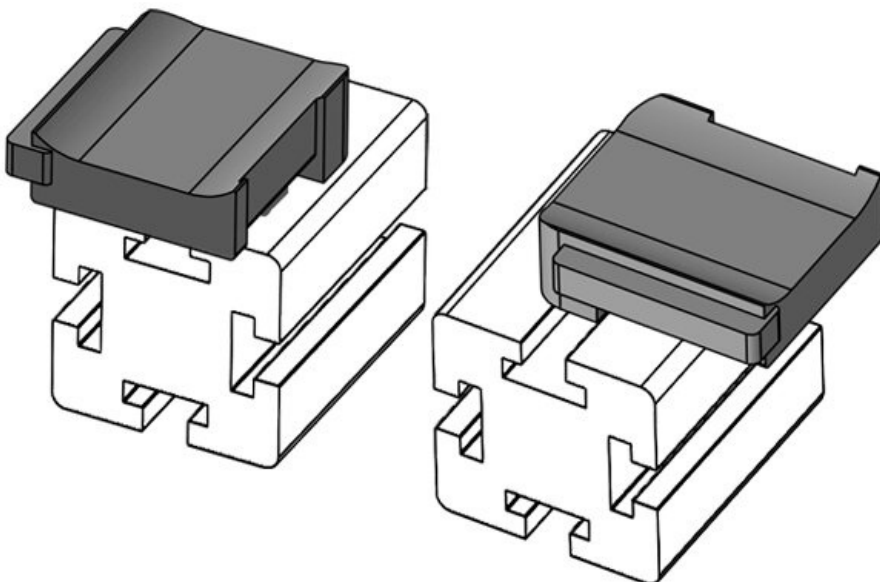

KBH-R 36 MiniTec G8

Part No.	61050.9005	Mounting	19 mm
EAN	4251269331	height	
	688		
Package quantity	50		
Fits KLKB | KLB:	KLKB 300 x 17, KLB 15, KLB 20, KLB 25		
Length	43 mm		
Width	36,5 mm		
Height	23 mm