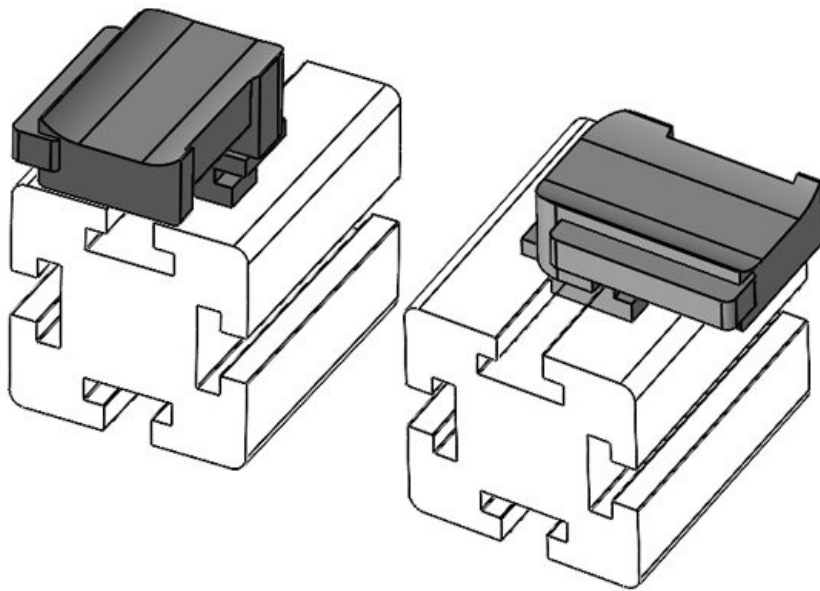

KBH-R 24 MiniTec G8

Part No.	61049.9005	Mounting	18 mm
EAN	4251269331	height	
	671		
Package quantity	50		
Fits KLKB | KLB:	KLKB 200 x 13, KLB 10, KLB 15, KLB 20		
Length	38 mm		
Width	24,5 mm		
Height	24 mm