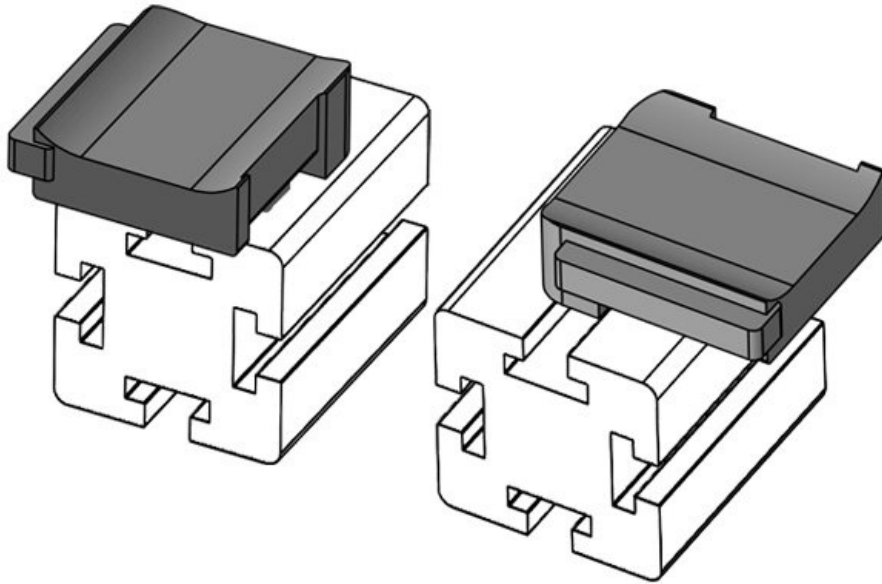

KBH-R 36 80/20 (25 x 25 mm)

Part No.	61086	Mounting	19 mm
EAN	4251269334	height	
Package quantity	10		
Fits KLKB | KLB:	KLKB 300 x 17, KLB 15, KLB 20, KLB 25		
Length	43 mm		
Width	36,5 mm		
Height	24 mm