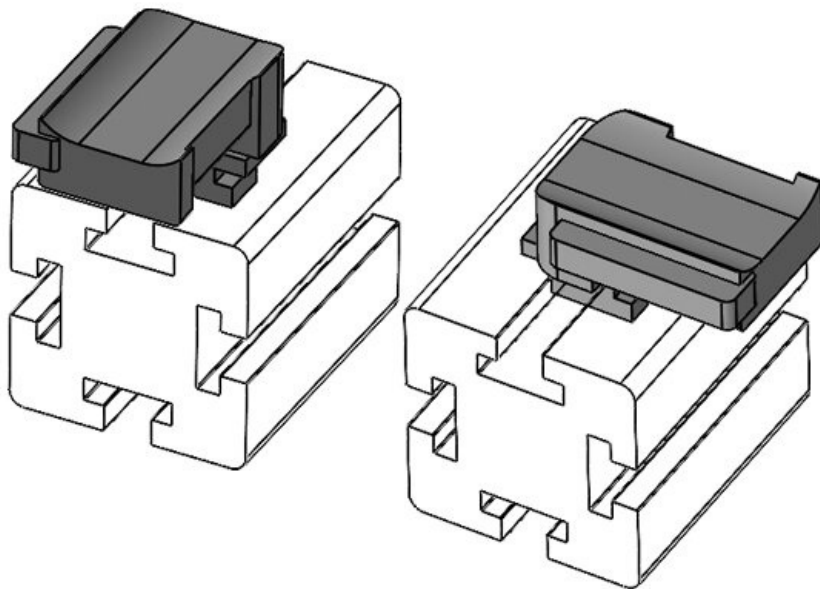

KBH-R 24 MayTec PG40 G8.3

Part No.	61066.9005	Mounting	18 mm
EAN	4251269333	height	
	613		
Package quantity	50		
Fits KLKB | KLB:	KLKB 200 x 13, KLB 10, KLB 15, KLB 20		
Length	38 mm		
Width	24,5 mm		
Height	26 mm