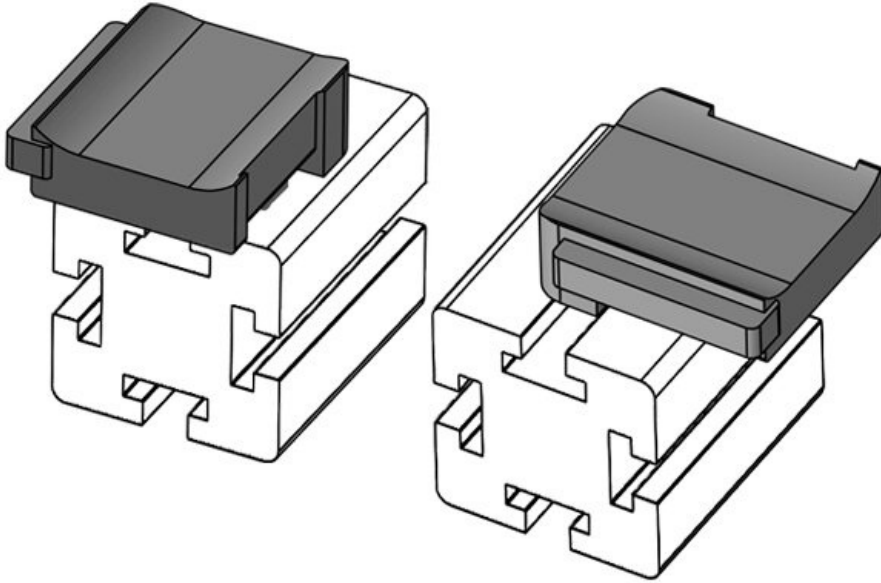

KBH-R 36 80/20 (40 x 40 mm)

Part No.	61090.9005	Mounting height	19 mm
EAN	4251269335075		
Package quantity	50		
Fits KLKB | KLB:	KLKB 300 x 17, KLB 15, KLB 20, KLB 25		
Length	43 mm		
Width	36,5 mm		
Height	26 mm		

KBH-R 12 MiniTec G8

Part No.	61048	Mounting height	16,5 mm
EAN	4251269331473		
Package quantity	10		
Fits KLKB | KLB:	KLKB 200 x 13, KLB 10, KLB 15		
Length	34 mm		
Width	13,5 mm		
Height	23 mm		

KBH-R 12 MiniTec G8

Part No.	61048.9005	Mounting height	16,5 mm
EAN	4251269331664		
Package quantity	50		
Fits KLKB | KLB:	KLKB 200 x 13, KLB 10, KLB 15		
Length	34 mm		
Width	13,5 mm		
Height	23 mm