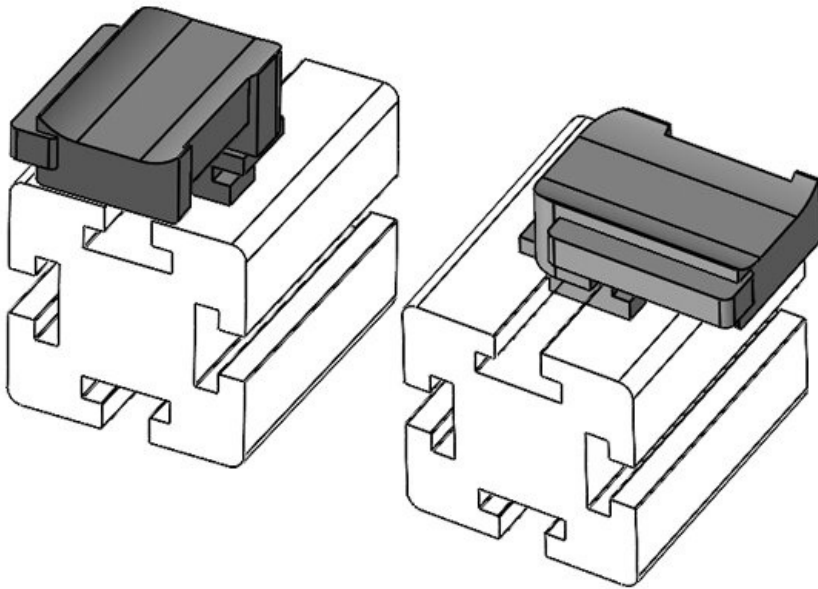

KBH-R 24 item G6

Part No.	61062.9005	Mounting	18 mm
EAN	4251269333	height	
Package quantity	50		
Fits KLKB | KLB:	KLKB 200 x 13, KLB 10, KLB 15, KLB 20		
Length	38 mm		
Width	24,5 mm		
Height	26 mm