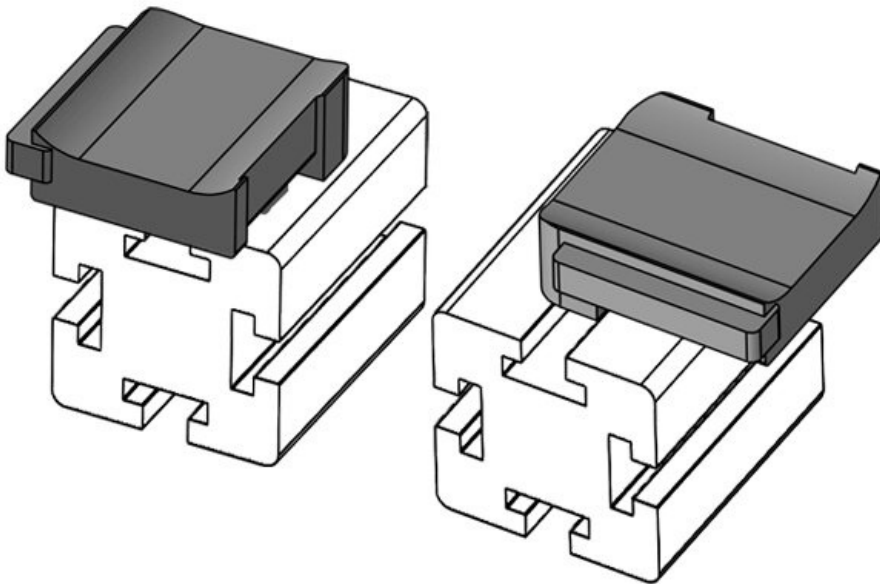

KBH-R 36 MiniTec G8

Part No.	61050	Mounting	19 mm
EAN	4251269331	height	
	497		
Package quantity	10		
Fits KLKB | KLB:	KLKB 300 x 17, KLB 15, KLB 20, KLB 25		
Length	43 mm		
Width	36,5 mm		
Height	23 mm