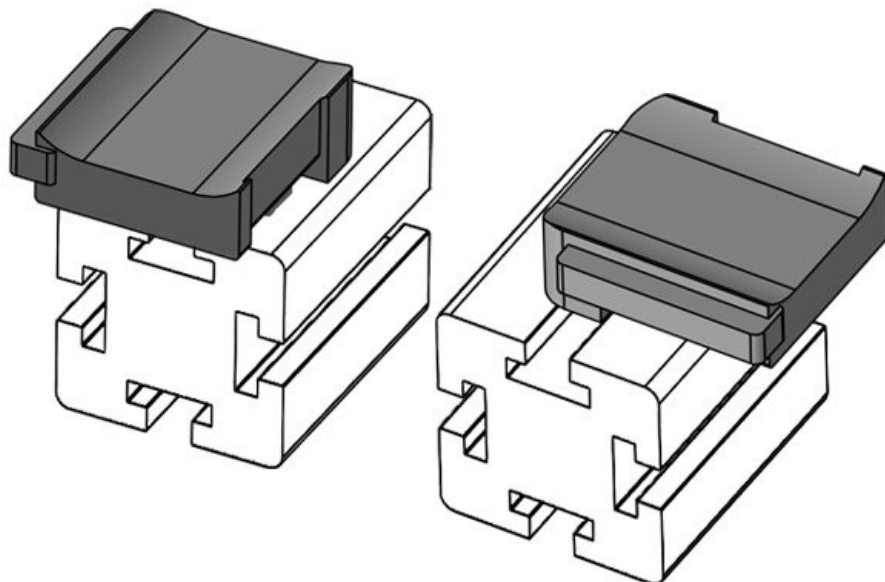

KBH-R 36 MayTec PG40 G8.3

Part No.	61067.9005	Mounting	19 mm
EAN	4251269333	height	
	620		
Package quantity	10		
Fits KLKB | KLB:	KLKB 300 x 17, KLB 15, KLB 20, KLB 25		
Length	43 mm		
Width	36,5 mm		
Height	24,5 mm