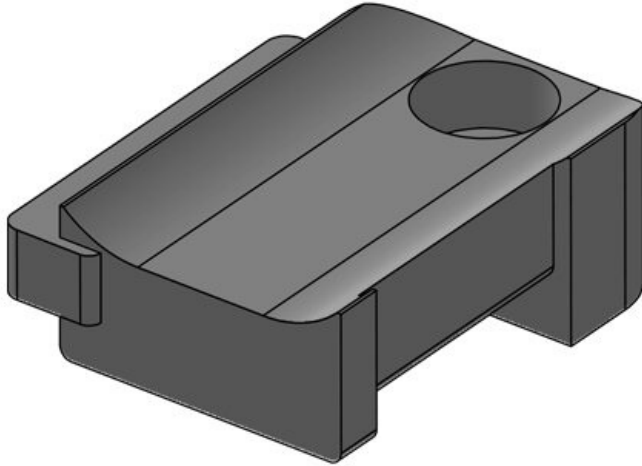

KBH-S 24 M5

Part No.	61031	No. of screw	1
EAN	4251269331	holes	
	367	Diam. of screw	5,3 mm
Package quantity	10	holes	
Fits KLKB |	KLKB 200 x		
KLB:	13, KLB 10,		
	KLB 15, KLB		
	20		
Length	38 mm		
Width	24,5 mm		
Height	14,8 mm