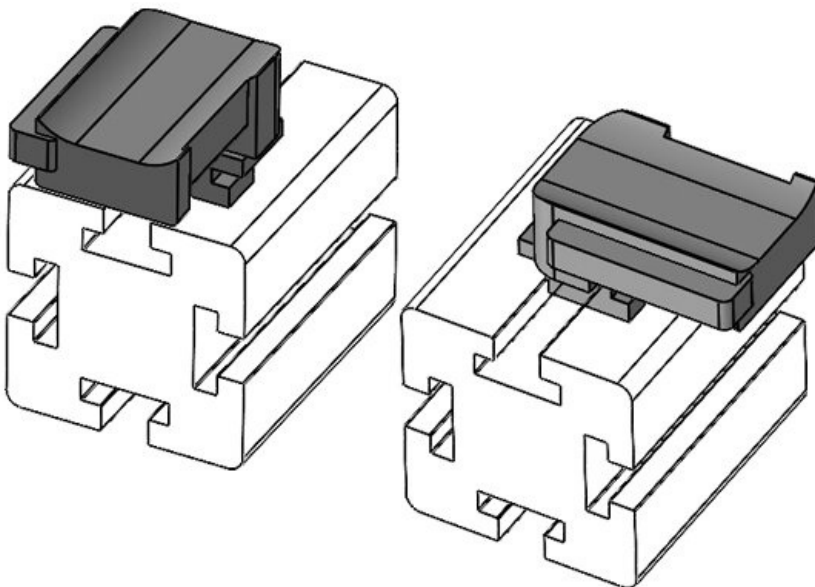

KBH-R 24 MayTec PG40 G8.3

Part No.	61066	Mounting	18 mm
EAN	4251269333	height	
Package quantity	576		
Fits KLKB | KLB:	KLKB 200 x 13, KLB 10, KLB 15, KLB 20		
Length	38 mm		
Width	24,5 mm		
Height	26 mm