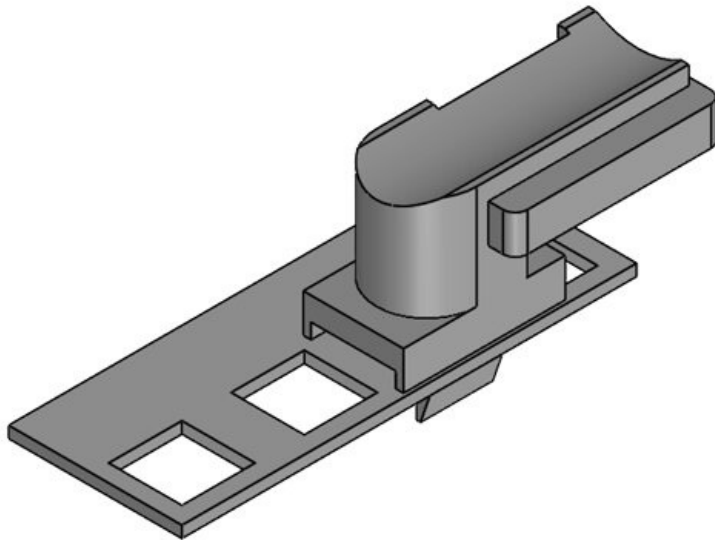

Part No.	61073	Mounting	16,5 mm
EAN	4251269333	height	
Package quantity	750		
Fits KLKB | KLB:	10		
	KLKB 200 x 13, KLB 10, KLB 15		
Length	34 mm		
Width	13,5 mm		
Height	24,5 mm		

KBH-R 12 R G9.5