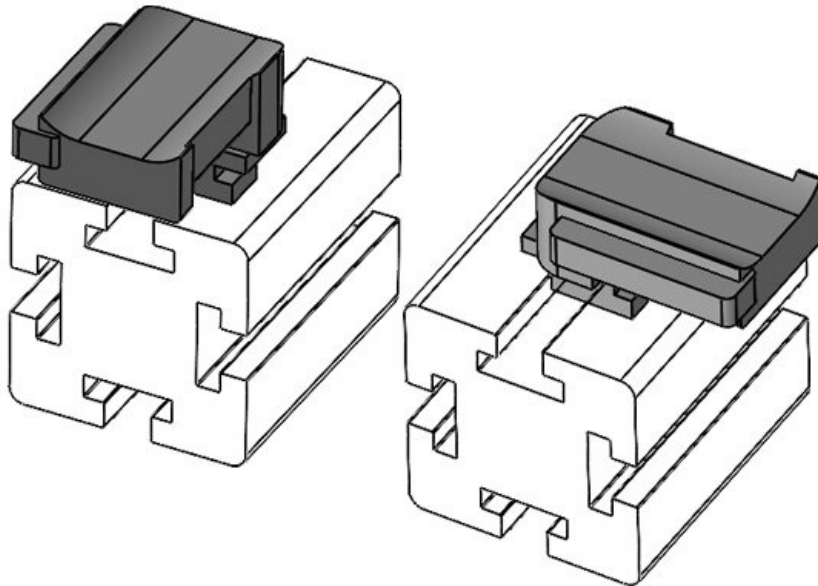

Part No.
EAN
Package quantity
Fits KLKB | KLB:

61084.9005
4251269334979
50
KLKB 200 x 13, KLB 10, KLB
15
34 mm
13,5 mm
19 mm

Mounting height

16,5 mm

Length
Width
Height

KBH-R 24 80/20 (25 x 25 mm)

Part No.
EAN