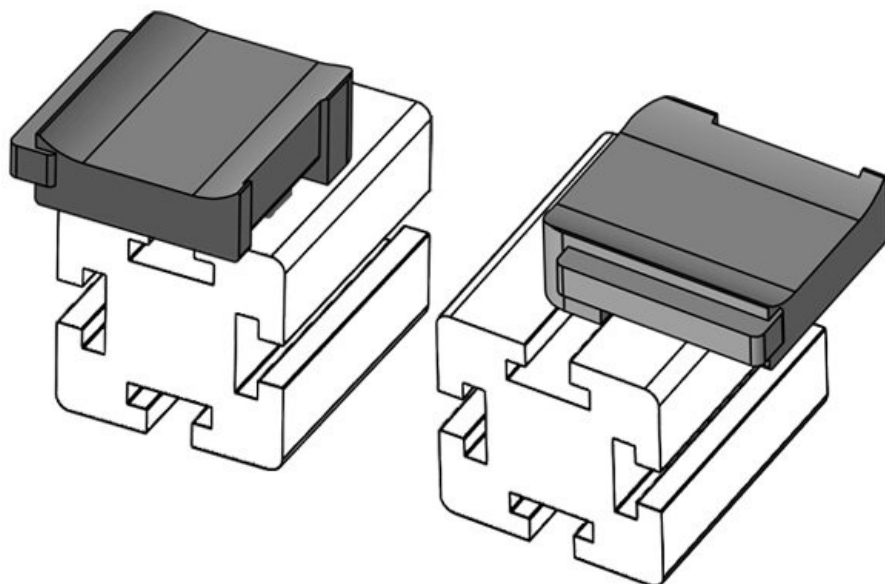

KBH-R 36 Bosch Rexroth G10

Part No.	61059	Mounting	19 mm
EAN	4251269331	height	
	589		
Package quantity	10		
Fits KLKB | KLB:	KLKB 300 x 17, KLB 15, KLB 20, KLB 25		
Length	43 mm		
Width	36,5 mm		
Height	26 mm