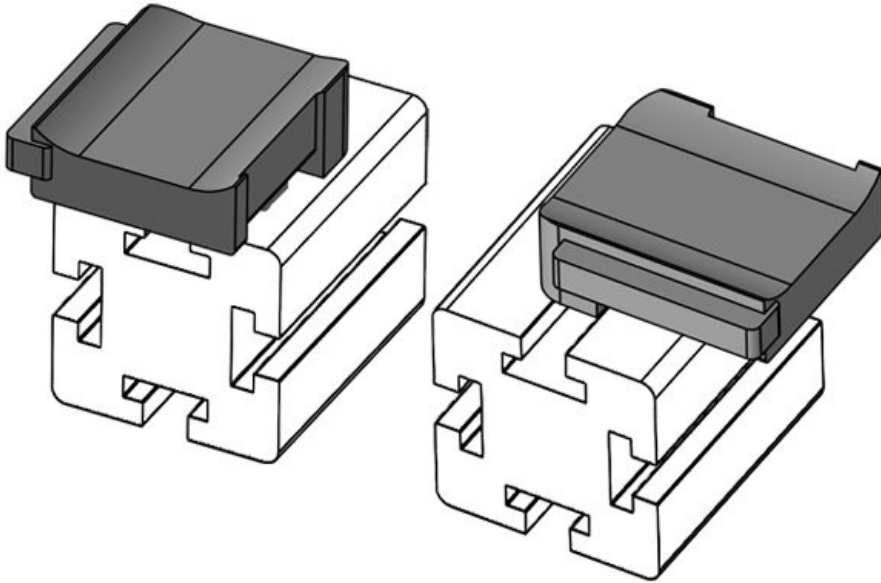

KBH-R 36 Bosch Rexroth G10

Part No.	61059.9005	Mounting	19 mm
EAN	4251269331	height	
	770		
Package quantity	50		
Fits KLKB |	KLKB 300 x		
KLB:	17, KLB 15,		
	KLB 20, KLB		
	25		
Length	43 mm		
Width	36,5 mm		
Height	26 mm		

---

icotek®
smart cable management