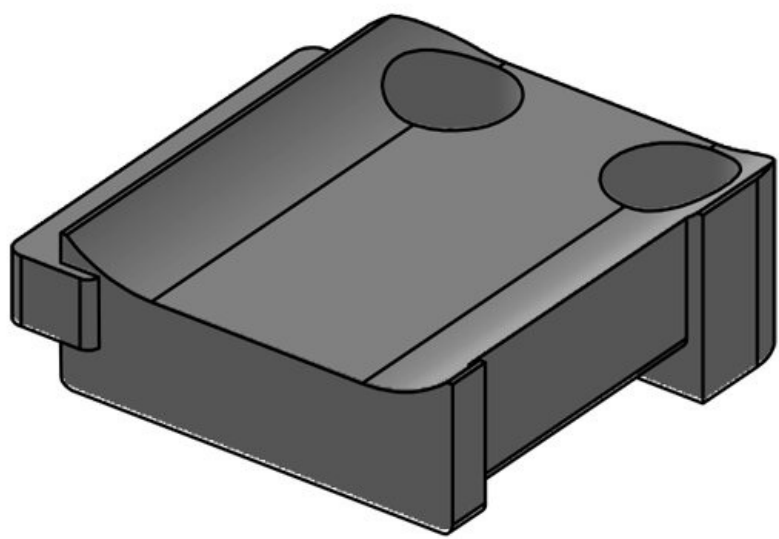

KBH-S 36-2 M5

Part No.	61033	No. of screw	2
EAN	4251269331	holes	
	381	Diam. of screw	5,3 mm
Package quantity	10	holes	
Fits KLKB | KLB:	KLKB 300 x 17, KLB 15, KLB 20, KLB 25		
Length	43 mm		
Width	36,5 mm		
Height	16 mm