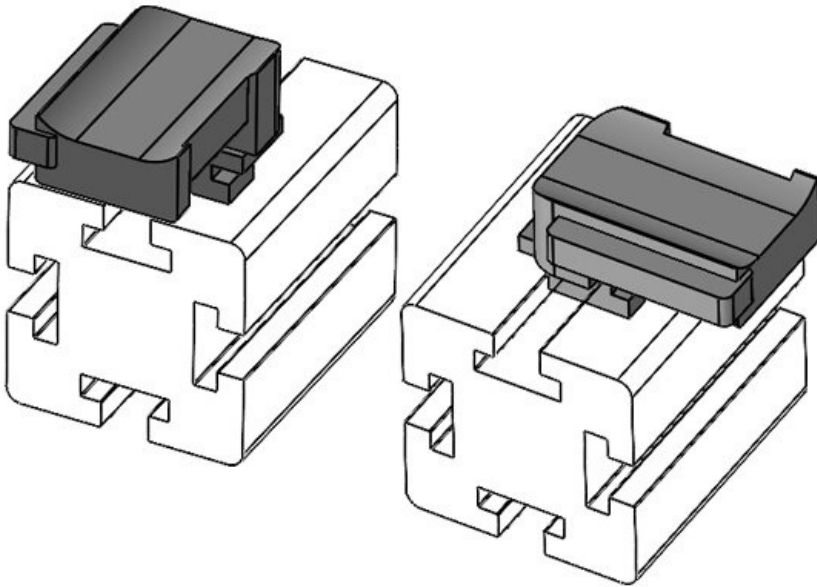

KBH-R 24 80/20 (40 x 40 mm)

Part No.	61089	Mounting	18 mm
EAN	4251269335	height	
	020		
Package quantity	10		
Fits KLKB | KLB:	KLKB 200 x 13, KLB 10, KLB 15, KLB 20		
Length	38 mm		
Width	24,5 mm		
Height	25 mm