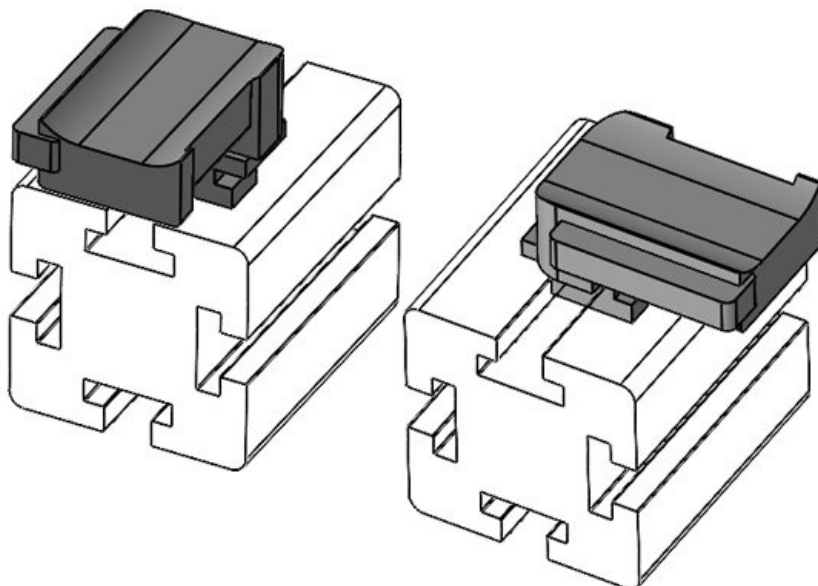

61085
4251269334
948

Mounting height

18 mm

Package quantity
Fits KLKB | KLB:

10
KLKB 200 x
13, KLB 10,
KLB 15, KLB
20

Length
Width
Height

38 mm
24,5 mm
23 mm

KBH-R 24 80/20 (25 x 25 mm)