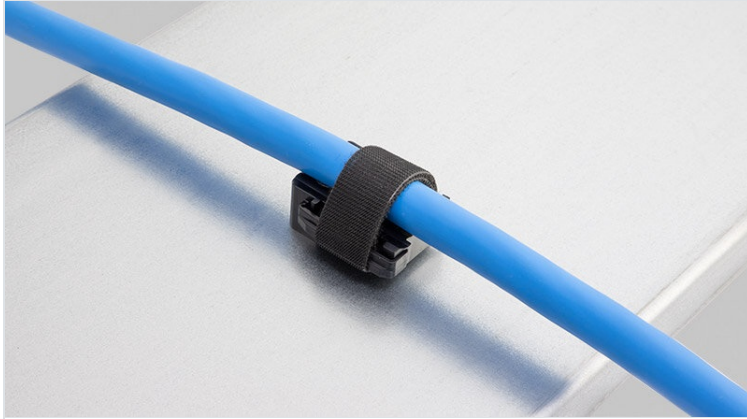

KBH holder

for hook-and-loop tapes

RoHS
compliant

Made in
Germany

Hook-and-loop tape holders serve as holders for hook-and-loop cable ties, which can be mounted quickly and easily in a variety of ways. These holders can be used in combination with [hook-and-loop cable ties KLKB](#) and [hook-and-loop tape KLB](#).

The KBH can be installed very quickly: the KBH-R with a 90° twist lock on profiles from Bosch Rexroth, MiniTec, item, MayTec, 80/20 and Rittal and the KBH-S with universal screw installation. There are also self-adhesive versions (KBH-KS) as well as versions for mounting on C-rails and top hat rails.

Advantages & benefits

- Secure hold
- Versatile utilisation
- Suitable for hook-and-loop tape KLB and hook-and-loop fastener KLKB
- Available in three widths
- Four different guiding directions of the cable plate possible
- Subsequent removal or adding of cables is easily possible
- Very fast assembly
- Available for numerous aluminium profiles, construction profiles and mounting rails
- Can be combined with sliding blocks for strut profiles of numerous manufacturers