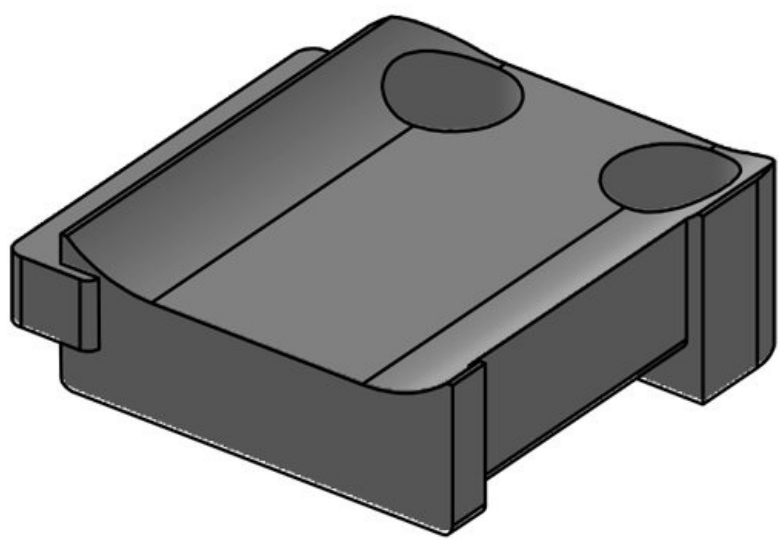

KBH-S 36-2 M5

Part No.	61033.9005	No. of screw	2
EAN	4251269331	holes	
	626	Diam. of screw	5,3 mm
Package quantity	50	holes	
Fits KLKB | KLB:	KLKB 300 x 17, KLB 15, KLB 20, KLB 25		
Length	43 mm		
Width	36,5 mm		
Height	16 mm