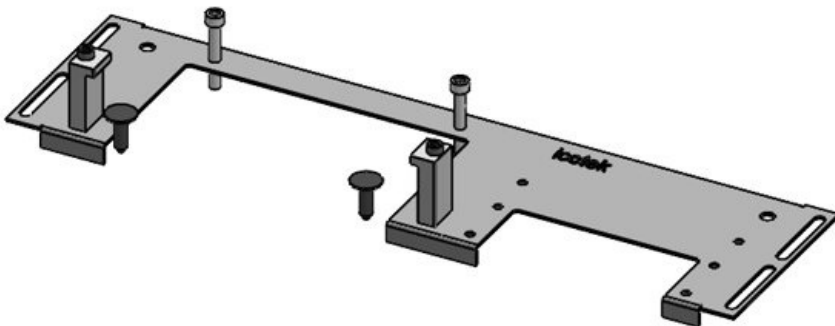

KDR-VX25-1000-44308

Part No.	44308	For enclosure width	1.000 mm
EAN	4251269336	Sight size of base opening	402 mm
Package quantity	1	Division bar	yes
Length	438 mm	Suitable for cable entry systems:	1 × KEL-JUMBO 2 | 1 × KEL-U 24 / KEL-FA 24 / KEL-QUICK 24
Width	120 mm		
Height	12 mm		
Total length gland plate	438 mm	Suitable for enclosure	Rittal VX25