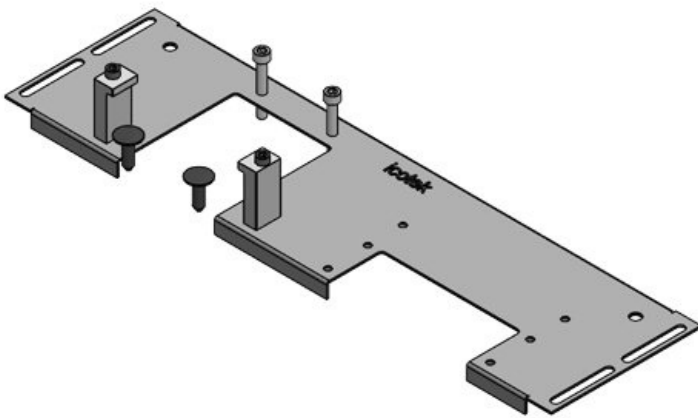

KDR-VX25-1000-44307

Part No.	44307	For enclosure width	1.000 mm
EAN	4251269336	Sight size of base opening	402 mm
Package quantity	1	Division bar	yes
Length	438 mm	Suitable for cable entry systems:	1 × KEL-JUMBO 1 | 1 × KEL-U 24 / KEL-FA 24 / KEL-QUICK 24
Width	120 mm		
Height	12 mm		
Total length gland plate	438 mm	Suitable for enclosure	Rittal VX25