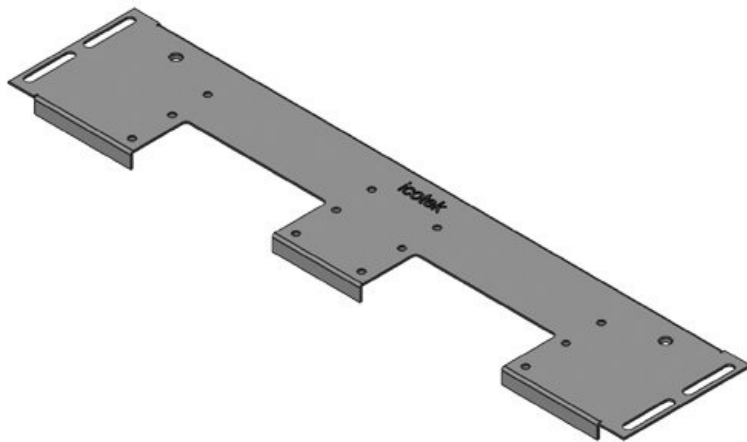

Product types & Sizes

KDR-VX25-600-44300

Part No.	44300	For enclosure	600 mm
EAN	4251269336	width	
	430	Sight size of	452 mm
Package	1	base opening	
quantity		Suitable for	2 x KEL-U 24
Length	488 mm	cable entry	/ KEL-FA 24 /
Width	100 mm	systems:	KEL-QUICK
Height	12 mm		24
Total length	488 mm	Suitable for	Rittal VX25
gland plate		enclosure