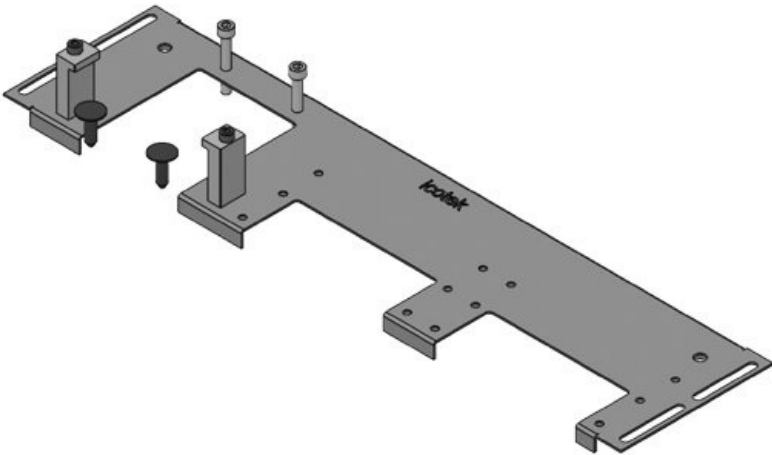

## Advantages & Benefits

- Easy assembly of KEL-U, KEL-FA, KEL-QUICK, KEL-DPR, KEL-JUMBO
- Prepared for the assembly of KDR-EMC-PFM
- Threaded pull-through for earthing tape integrated
- Ideal for maintenance and retrofitting
- Reserve can be scheduled
- Space-saving solution
- No additional sheet metal work required
- Very large connectors can be inserted with ease

## Product types & Sizes

KDR-VX25-600-44300

Part No.	<b>44300</b>	For enclosure	<b>600 mm</b>
EAN	<b>4251269336</b>	width	
	<b>430</b>	Sight size of	<b>452 mm</b>
Package	<b>1</b>	base opening	
quantity		Suitable for	<b>2 x KEL-U 24</b>
Length	<b>488 mm</b>	cable entry	<b>/ KEL-FA 24 /</b>
Width	<b>100 mm</b>	systems:	<b>KEL-QUICK</b>
Height	<b>12 mm</b>		<b>24</b>
Total length	<b>488 mm</b>	Suitable for	<b>Rittal VX25</b>
gland plate		enclosure	

Part No.	<b>44301</b>	For enclosure width	<b>600 mm</b>
EAN	<b>4251269336</b>	Sight size of base opening	<b>452 mm</b>
Package quantity	<b>1</b>	Suitable for cable entry systems:	<b>1 × KEL-JUMBO 2   1 × KEL-U 24 / KEL-FA 24 / KEL-QUICK 24</b>
Length	<b>488 mm</b>	Suitable for enclosure	<b>Rittal VX25</b>
Width	<b>120 mm</b>		
Height	<b>12 mm</b>		
Total length gland plate	<b>488 mm</b>		

Part No.	<b>44302</b>	For enclosure width	<b>600 mm</b>
EAN	<b>4251269336</b>	Sight size of base opening	<b>452 mm</b>
Package quantity	<b>1</b>	Suitable for cable entry systems:	<b>1 × KEL-JUMBO 1   2 × KEL-U 24 / KEL-FA 24 / KEL-QUICK 24</b>
Length	<b>488 mm</b>	Suitable for enclosure	<b>Rittal VX25</b>
Width	<b>120 mm</b>		
Height	<b>12 mm</b>		
Total length gland plate	<b>488 mm</b>		