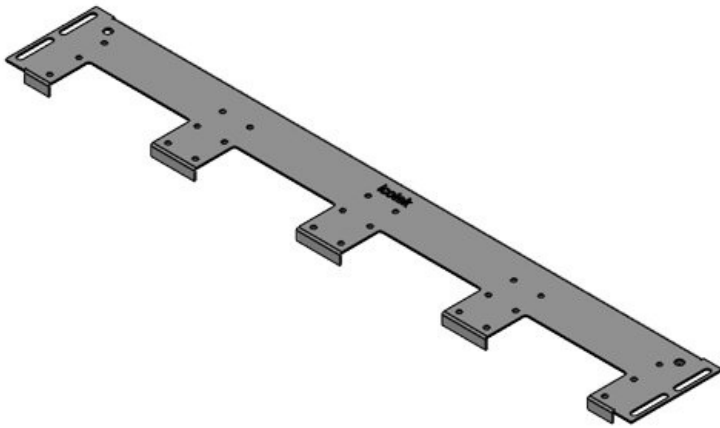

KDR-VX25-800-44303

Part No.	44303	For enclosure	800 mm
EAN	4251269336	width	
	461	Sight size of	652 mm
Package	1	base opening	
quantity		Suitable for	4 × KEL-U 24
Length	688 mm	cable entry	/ KEL-FA 24 /
Width	100 mm	systems:	KEL-QUICK
Height	12 mm		24
Total length	688 mm	Suitable for	Rittal VX25
gland plate		enclosure