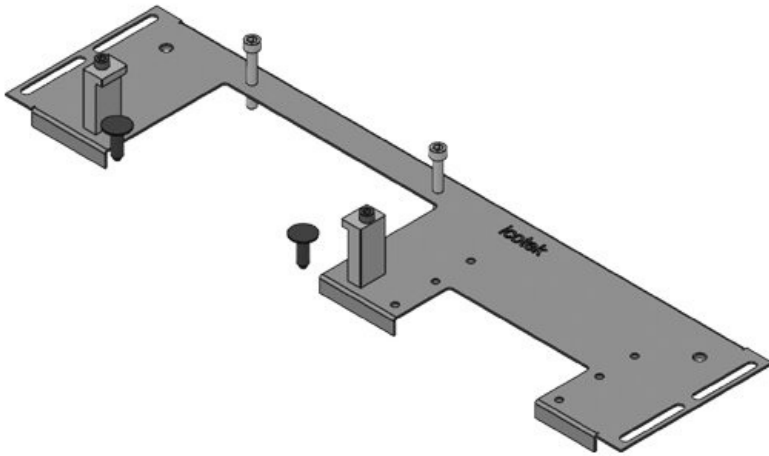

The threaded mounting holes for the KEL frames are already integrated. Cut-outs which are no longer required are closed with [BPM](#) or [BPK](#) blank plates.

The KDR-VX25 gland plate is designed for Rittal VX25 enclosures. Other sizes are also available on request.

## Advantages & Benefits

- Easy assembly of KEL-U, KEL-FA, KEL-QUICK, KEL-DPR, KEL-JUMBO
- Prepared for the assembly of KDR-EMC-PFM
- Threaded pull-through for earthing tape integrated
- Ideal for maintenance and retrofitting
- Reserve can be scheduled
- Space-saving solution
- No additional sheet metal work required
- Very large connectors can be inserted with ease

## Product types & Sizes

KDR-VX25-600-44300

Part No.	<b>44300</b>	For enclosure	<b>600 mm</b>
EAN	<b>4251269336</b>	width	
	<b>430</b>	Sight size of	<b>452 mm</b>
Package	<b>1</b>	base opening	
quantity		Suitable for	<b>2 x KEL-U 24</b>
Length	<b>488 mm</b>	cable entry	<b>/ KEL-FA 24 /</b>
Width	<b>100 mm</b>	systems:	<b>KEL-QUICK</b>
Height	<b>12 mm</b>		<b>24</b>
Total length	<b>488 mm</b>	Suitable for	<b>Rittal VX25</b>
gland plate		enclosure	

Part No.	<b>44301</b>	For enclosure width	<b>600 mm</b>
EAN	<b>4251269336</b>	Sight size of base opening	<b>452 mm</b>
Package quantity	<b>1</b>	Suitable for cable entry systems:	<b>1 × KEL-JUMBO 2   1 × KEL-U 24 / KEL-FA 24 / KEL-QUICK 24</b>
Length	<b>488 mm</b>	Suitable for enclosure	<b>Rittal VX25</b>
Width	<b>120 mm</b>		
Height	<b>12 mm</b>		
Total length gland plate	<b>488 mm</b>		