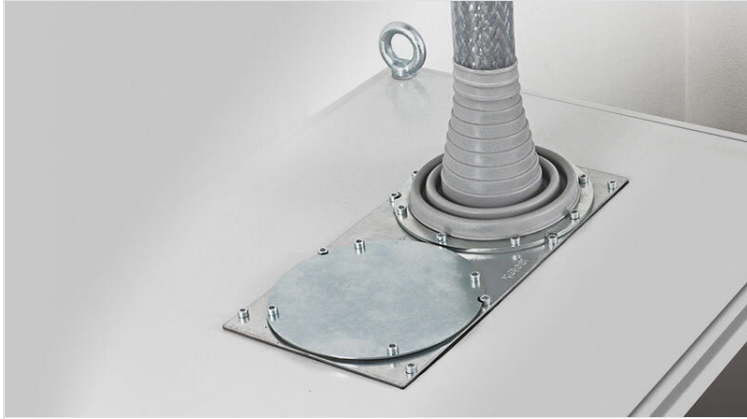

MP-modulaire wartelplaten

voor behuizingen / IP54

IP54

RoHS
compliant

REACH
COMPLIANCE

Made in
Germany

WE
CONTROL
COMPONENTS

[Bestel direct online @ CC Nederland »](#)

[Voor aanvragen uit België klik hier »](#)

The module plates have cut-outs for fixing the KEL range cable entry systems [KEL 24](#), [KEL-U 24](#), [KEL-QUICK 24](#), [KEL-JUMBO](#), [KEL-DPF](#), [KEL-JUMBO flex](#) and [KEL-ULTRA flex](#).

The module plates can be installed on:

- Separation walls by Rittal
- closed enclosure bases and roofs (various manufacturers)
- Bases of Rittal enclosures via KDR-BMP gland plates

The module blank plate without cut-outs (Order No. 43882) is designed for closing unused cut-outs. This module plate can even be used for self-made cut-outs.

Module plates are supplied with a gasket.

Specificaties

IP-classificatie (EN 60529)	IP54
Materiaal	Plaatstaal verzinkt Aluminium

Voordelen

Producttypes en maten

MP 0